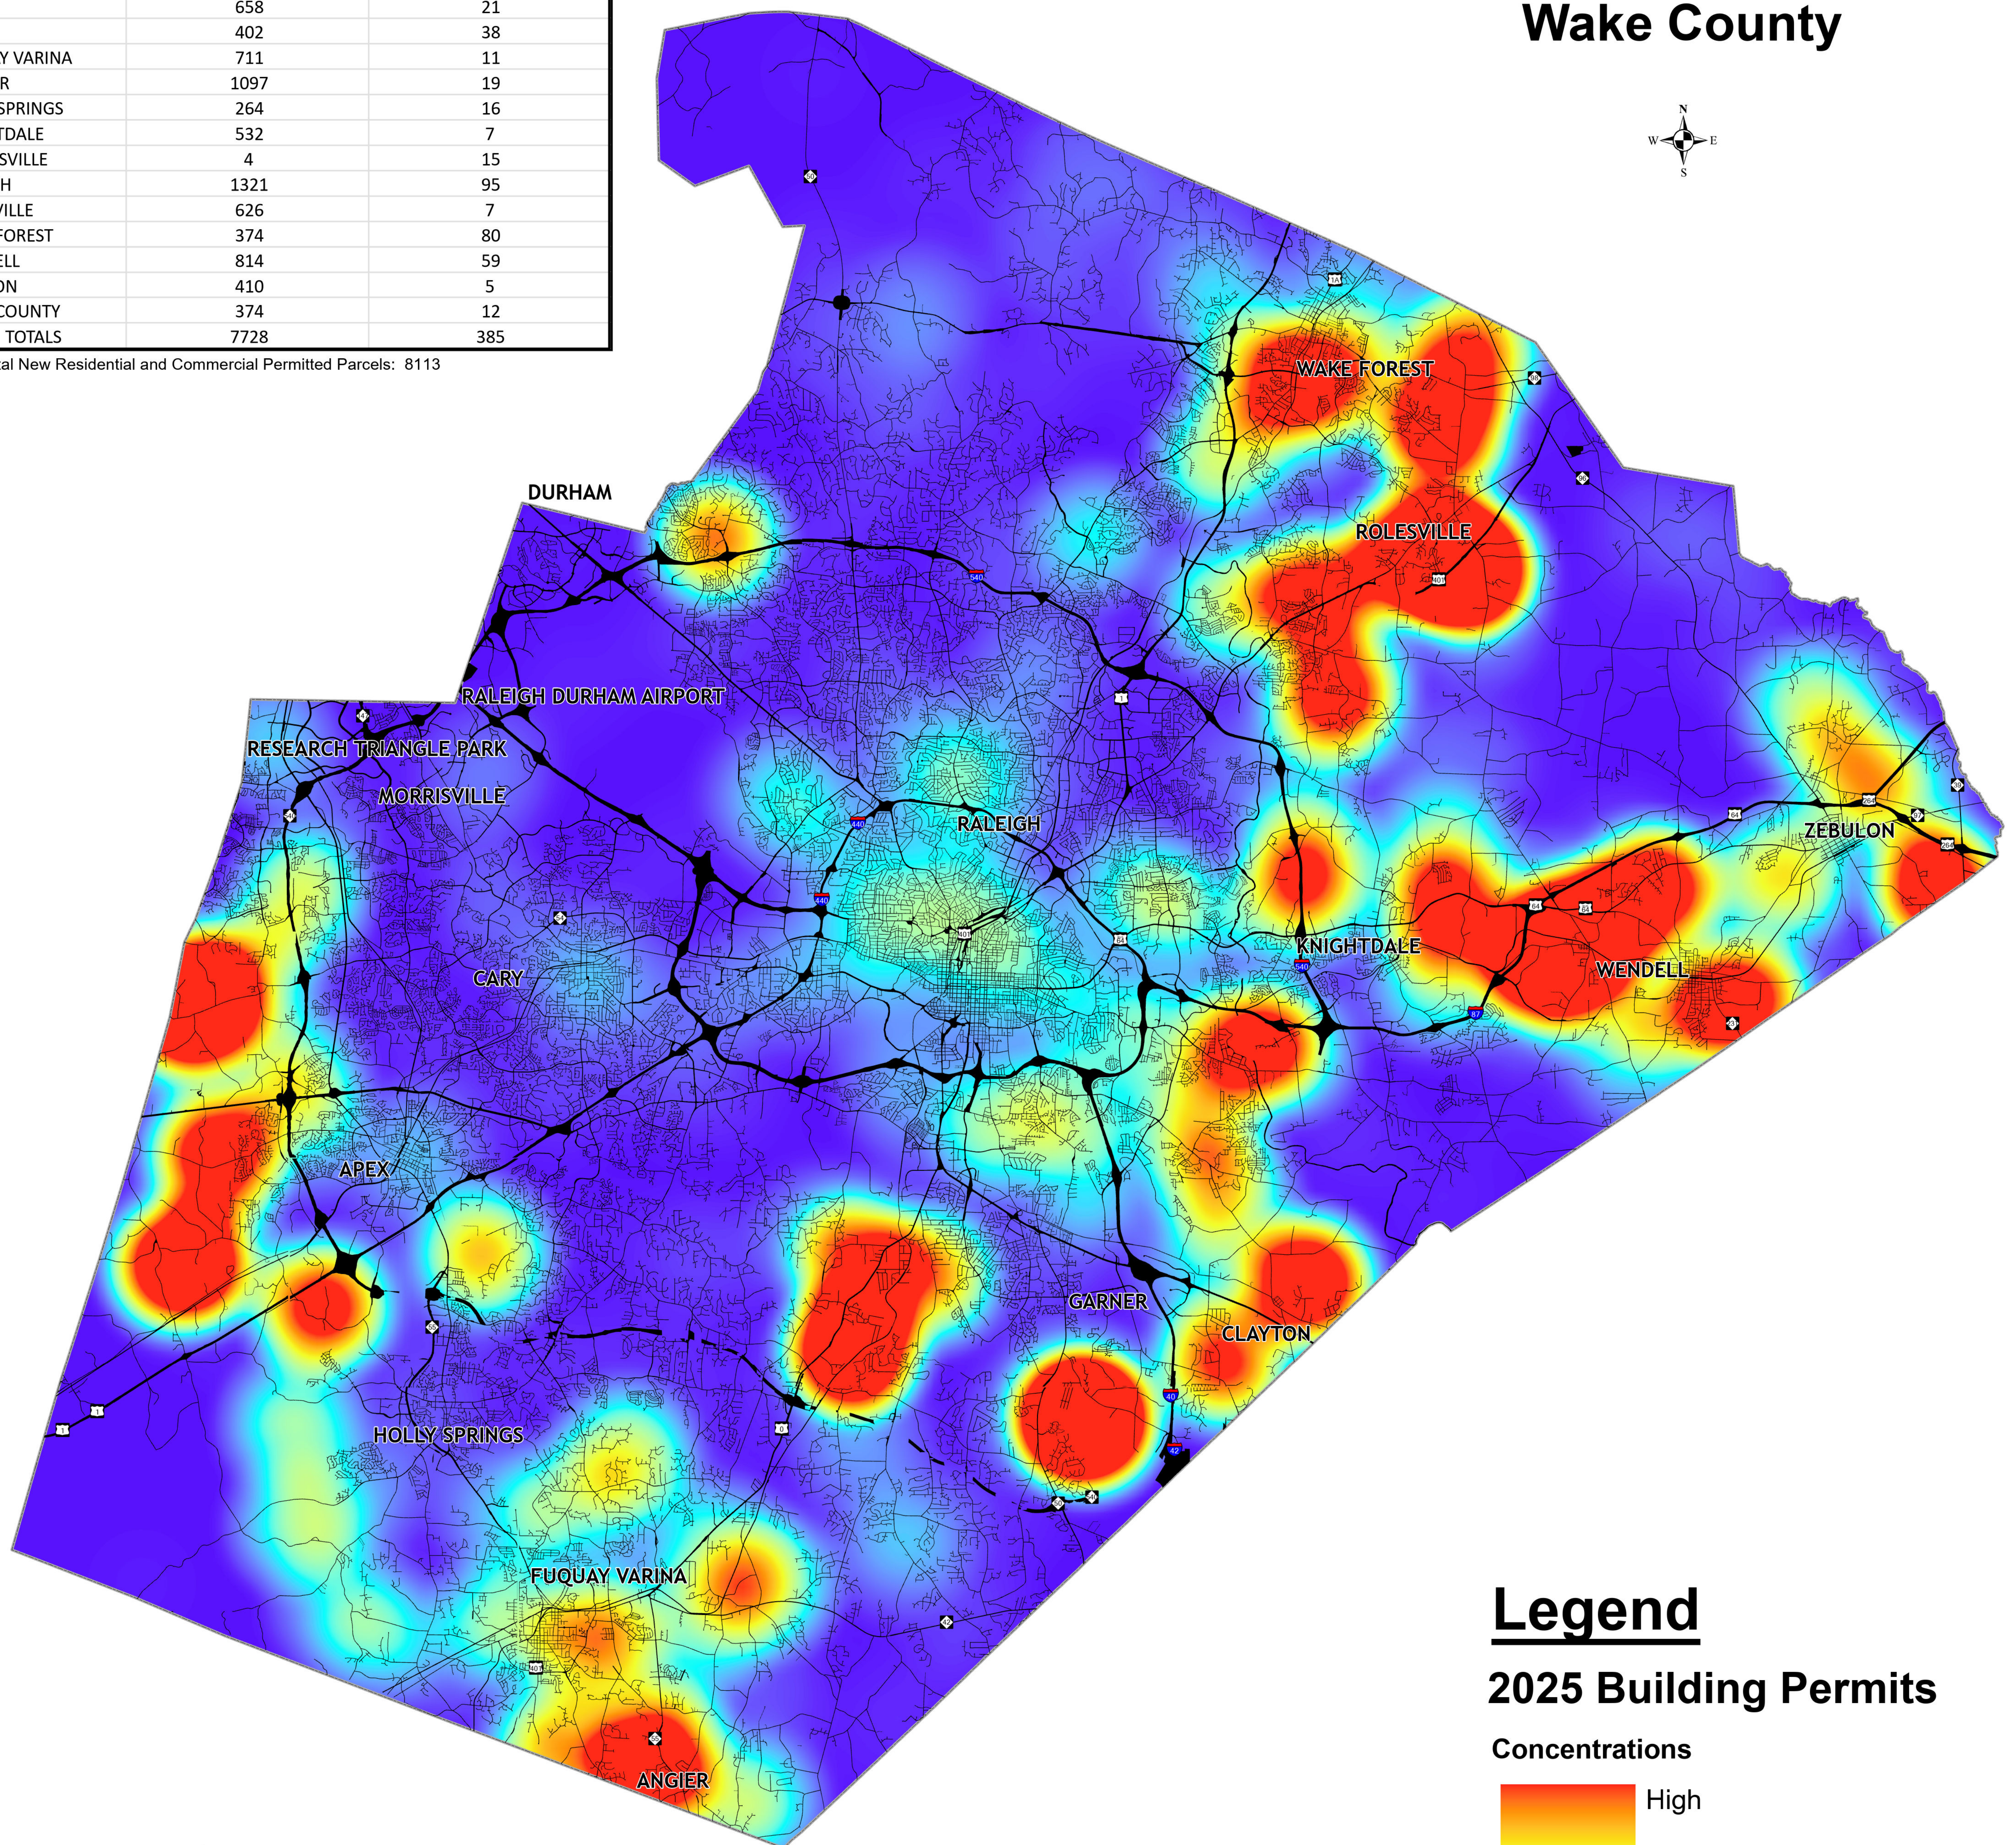

# Residential & Commercial Permit Concentrations 2025 Wake County

Jurisdiction	Residential Parcels 2025	Commercial Parcels 2025
ANGIER	141	0
APEX	658	21
CARY	402	38
FUQUAY VARINA	711	11
GARNER	1097	19
HOLLY SPRINGS	264	16
KNIGHTDALE	532	7
MORRISVILLE	4	15
RALEIGH	1321	95
ROLESVILLE	626	7
WAKE FOREST	374	80
WENDELL	814	59
ZEBULON	410	5
WAKE COUNTY	374	12
TOTALS	7728	385

2025 Total New Residential and Commercial Permitted Parcels: 8113

## Legend 2025 Building Permits

This Map:  
Created by Wake County  
Wake County Planning Department  
January, 2026

Information depicted hereon is for reference purposes only and is derived from best available sources. Wake County assumes no responsibility for errors arising from misuse of this map.