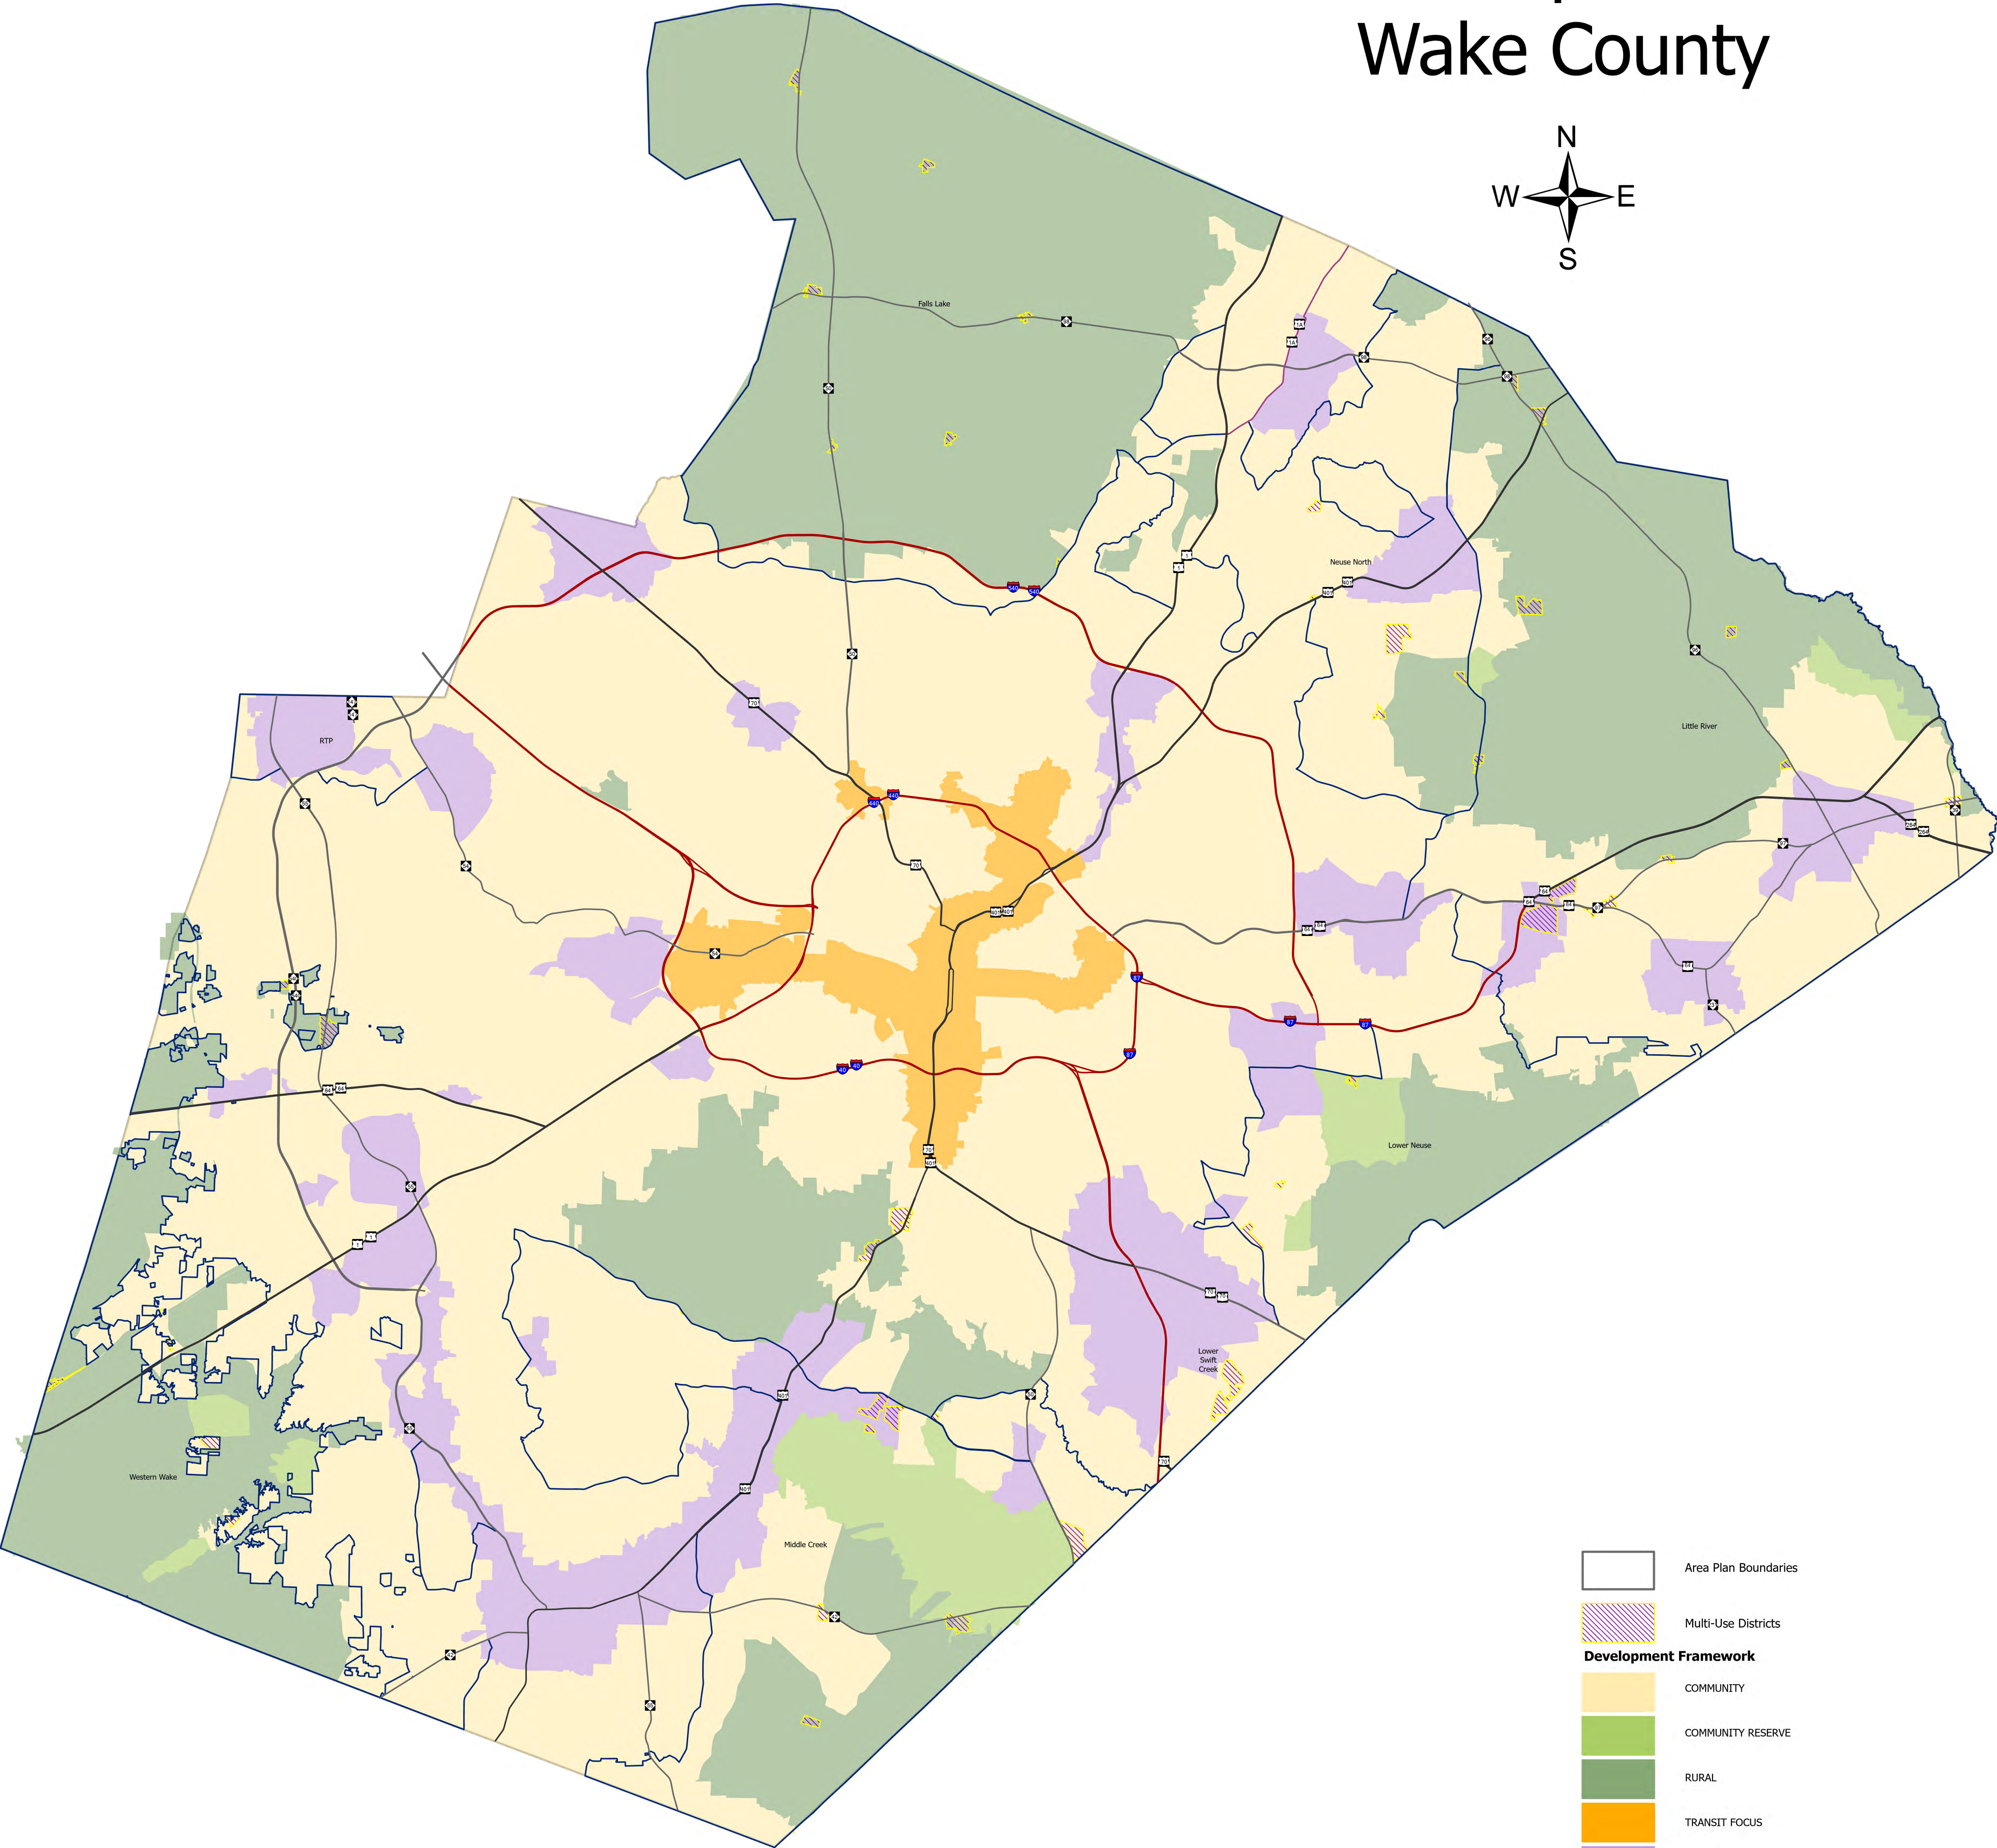

# Multi-Use Districts PlanWake Comprehensive Plan Wake County

-  Area Plan Boundaries
-  Multi-Use Districts
- Development Framework**
-  COMMUNITY
-  COMMUNITY RESERVE
-  RURAL
-  TRANSIT FOCUS
-  WALKABLE CENTER