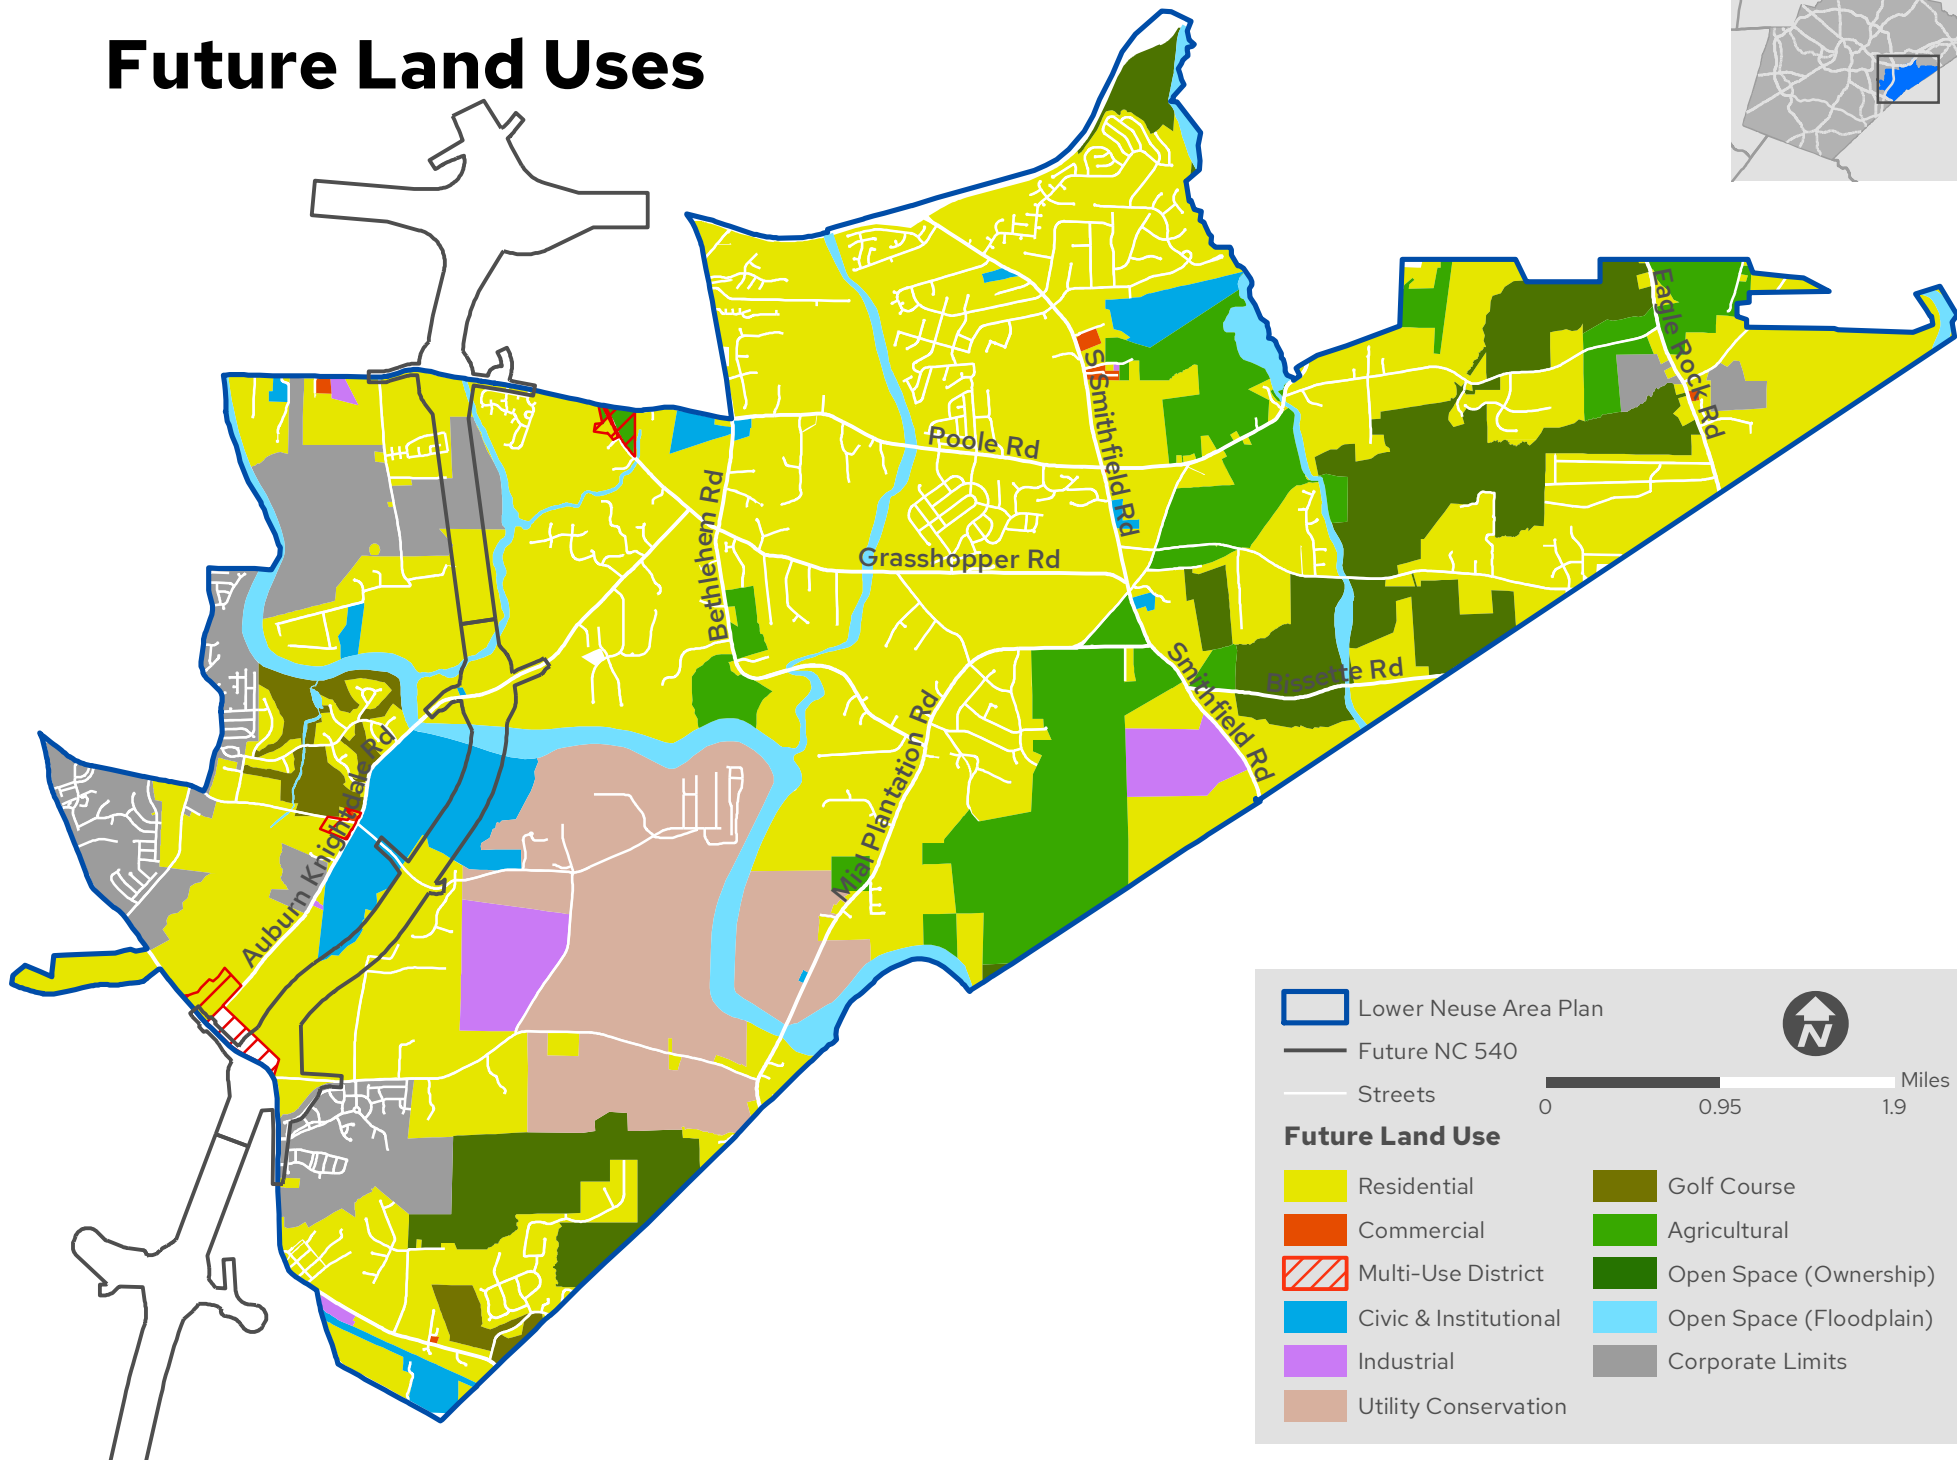

# Lower Neuse Area Plan

## Future Land Uses

	Lower Neuse Area Plan		
	Future NC 540		
	Streets		
		Miles	
<b>Future Land Use</b>			
	Residential		Golf Course
	Commercial		Agricultural
	Multi-Use District		Open Space (Ownership)
	Civic & Institutional		Open Space (Floodplain)
	Industrial		Corporate Limits
	Utility Conservation		