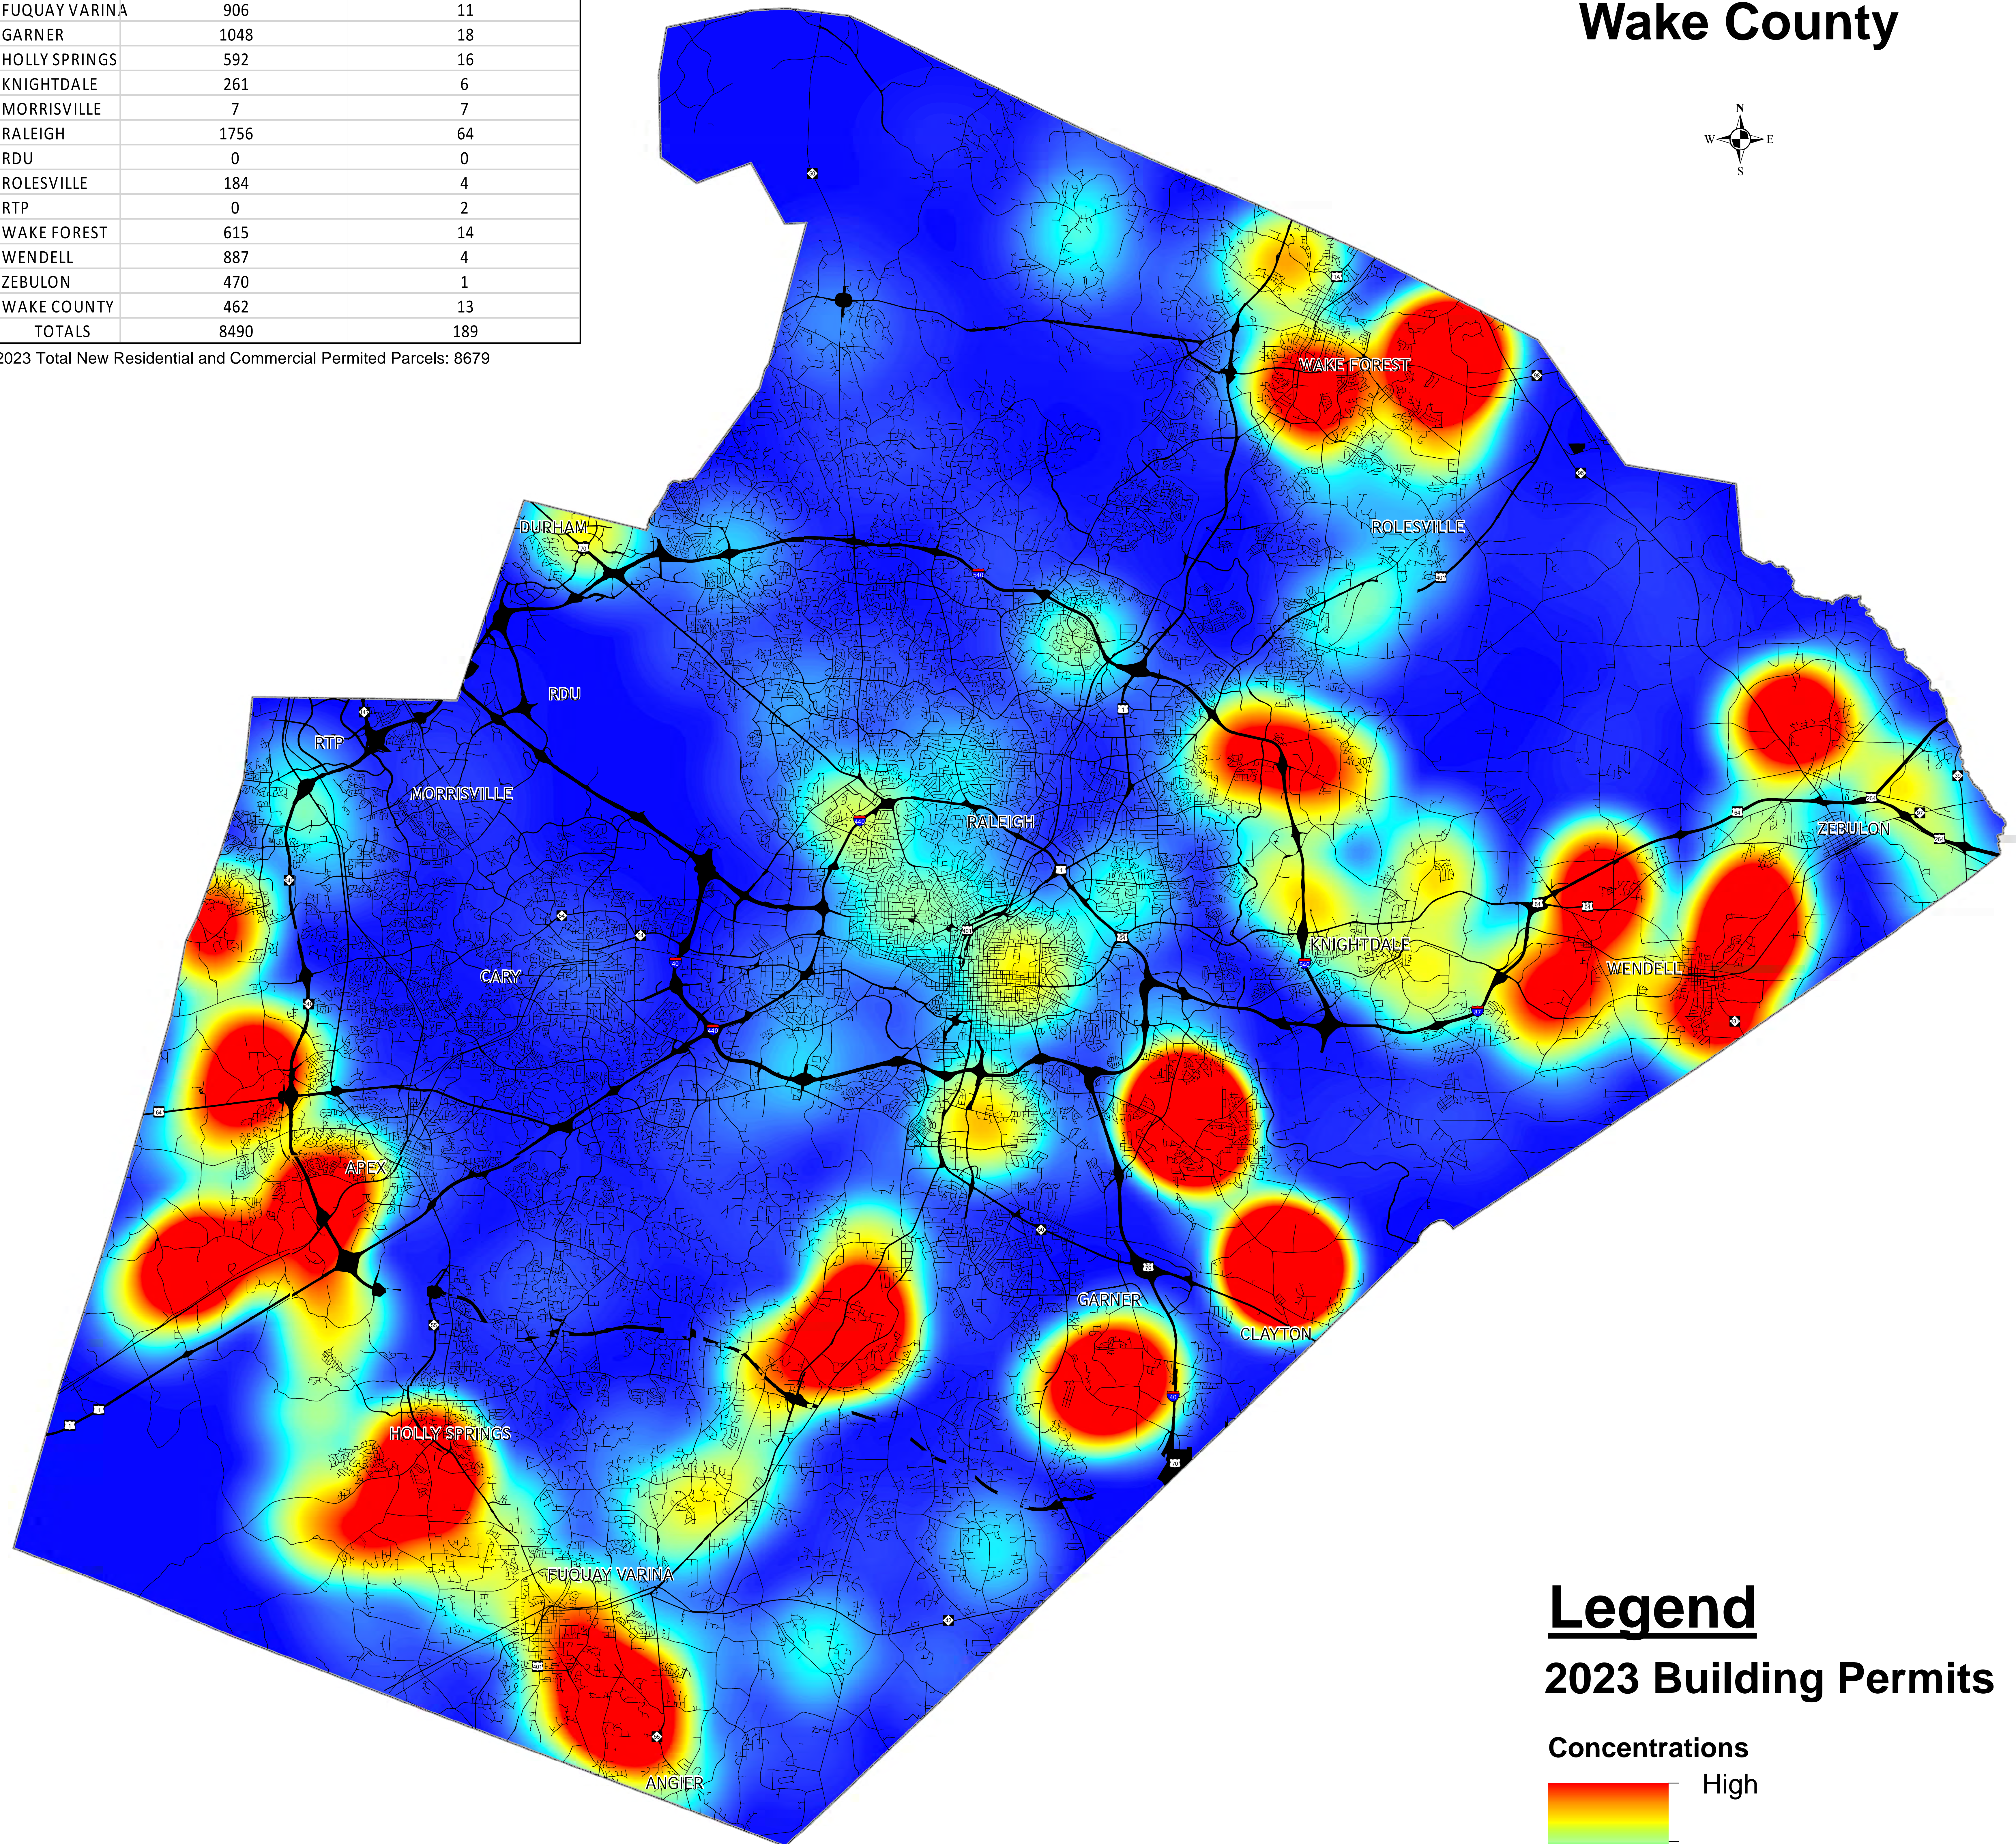

Residential & Commercial Permit Concentrations 2023 Wake County

Jurisdiction	Residential Parcels 2023	Commercial Parcels 2023
ANGIER	39	0
APEX	897	15
CARY	303	13
CLAYTON	0	0
DURHAM	63	1
FUQUAY VARINA	906	11
GARNER	1048	18
HOLLY SPRINGS	592	16
KNIGHTDALE	261	6
MORRISVILLE	7	7
RALEIGH	1756	64
RDU	0	0
ROLESVILLE	184	4
RTP	0	2
WAKE FOREST	615	14
WENDELL	887	4
ZEBULON	470	1
WAKE COUNTY	462	13
TOTALS	8490	189

2023 Total New Residential and Commercial Permitted Parcels: 8679

Legend 2023 Building Permits

This Map:
Created by Wake County
Wake County Planning Department
February, 2024

Information depicted hereon is for reference purposes only and is derived from best available sources. Wake County assumes no responsibility for errors arising from misuse of this map.