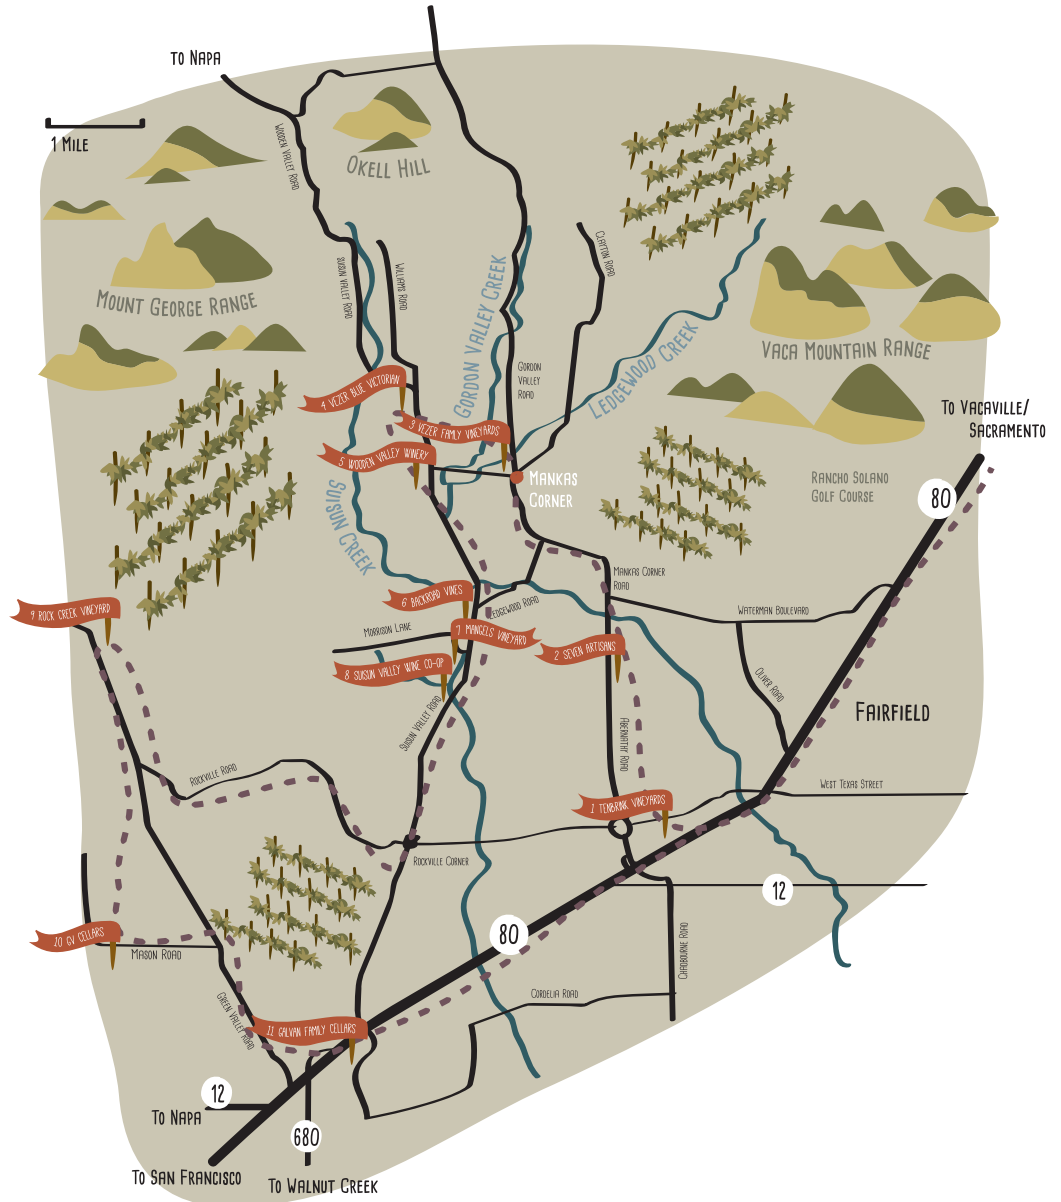

A GUIDE TO THE SUISUN VALLEY WINE REGION

THE SUISUN VALLEY AVA (AMERICAN VITICULTURAL AREA) IS THE 12TH OLDEST IN CALIFORNIA, NAPA BEING THE OLDEST.

THE FIRST WINE GRAPES WERE PLANTED IN THE LATE 1800'S

4 VEZER BLUE VICTORIAN

11am-5pm, 7 days
5071 Suisun Valley Road, Fairfield
707.422.8025
vezerfamilyvineyard.com

5 WOODEN VALLEY WINERY

11am-5pm, 7 days
4756 Suisun Valley Road, Fairfield
707.864.0730
woodenvalley.com

12pm-5pm, Thurs-Sun
4495 Suisun Valley Road, Fairfield
707.450.8603
svwinecoop.com

9 ROCK CREEK VINEYARD

12pm-5pm, Sat-Sun & By Appointment
4610 Green Valley Road, Fairfield
707.864.2471
rockcreekvineyard.com

10 GV CELLARS

11am-5pm, 7 days
1635 Mason Road, Fairfield
707.864.2089
gvcellars.com

11 GALVAN FAMILY CELLARS

12pm-5pm, Fri-Sun
499 Edison Court Suite B, Fairfield
707.864.3606
galvanwine.com

SUISUN VALLEY