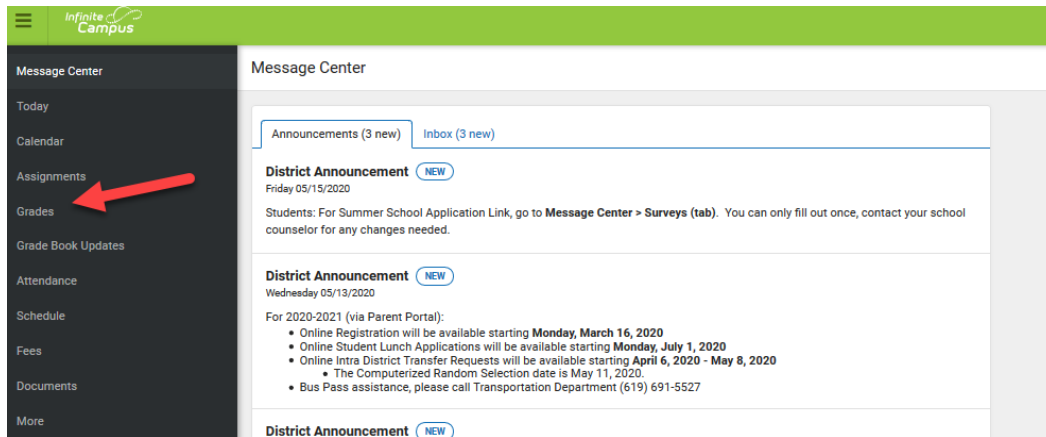

How to view Student Grades (Parent Portal)

Parents have the ability to view students within their Parent Portal Account

<https://campusportal.sweetwaterschools.org>

1. Login with your Parent user credentials
2. Click on the Grades link

3. Select the desire term to view and the classes will be in the content area.