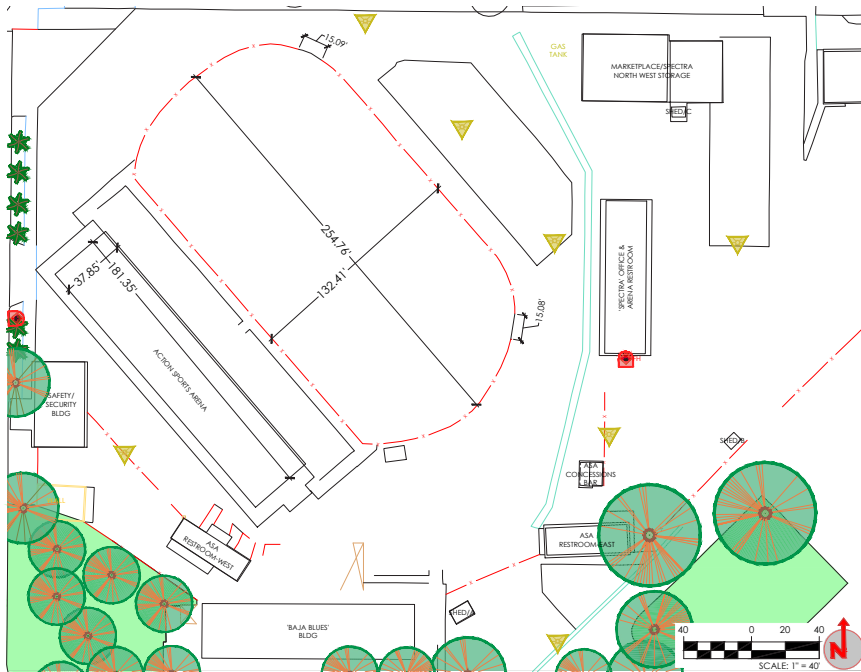

PROPERTY MAP

OC Fair & Event Center
88 Fair Drive, Costa Mesa, CA 92626
www.ocfair.com

LEGEND

EXHIBIT HALLS	OUTDOOR SPACES	MEETING & MULTIPURPOSE AREAS	OFFICE BUILDINGS	OTHER
1 Costa Mesa Building	8 Action Sports Arena	15 Courtyard	25 Security	R Restrooms
2 Santa Ana Pavilion	9 Main Mall	16 Country Meadowsi	26 Box Office	Coming Soon
3 Huntington Beach Building	10 Park Plaza	17 Pacific Amphitheatre	27 Administration	
4 Anaheim Building	11 Festival Fields	18 Centennial Farm	28 Event Operations	
5 OC Promenade	12 Serenity Walk	19 Heroes Hall	29 The Ranch Community Center	
6 Los Alamitos Building	13 Crafters Village	20 Table of Dignity	30 OVG	
7 Livestock	14 Campground		31 Silo Building	

AT A GLANCE

150 acres

157,000
sq. ft.
unique event
space

24+ indoor
and outdoor
options

Conventions, expos and trade shows
Corporate events and fundraisers
Private events
Seasonal events
Concerts and festivals

Weddings
National touring events
Meetings
Pop-up events
Holiday parties

Contact sales@ocfair.com or 415-705-5542 for inquiries or to schedule a tour.

AREA MAP

ACTION SPORTS ARENA

48,023 Square Feet

Building Dimensions:

East to West 37.85'
North to South 181.35'
Total sq. ft. 6,978

Seats*: 1,888

ADA Seats*: 164

**Pending Fire Marshall approval*

Track Dimensions:

East to West 132.41'
North to South 254.76'
Total sq. ft. 30,960