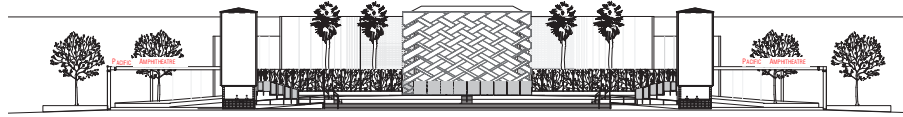

Weddings
National touring events
Meetings
Pop-up events
Holiday parties

Contact sales@ocfair.com or 415-705-5542 for inquiries or to schedule a tour.

AREA MAP

PLAZA PACIFICA LOBBY

2,400 Square Feet

Climate Control: N