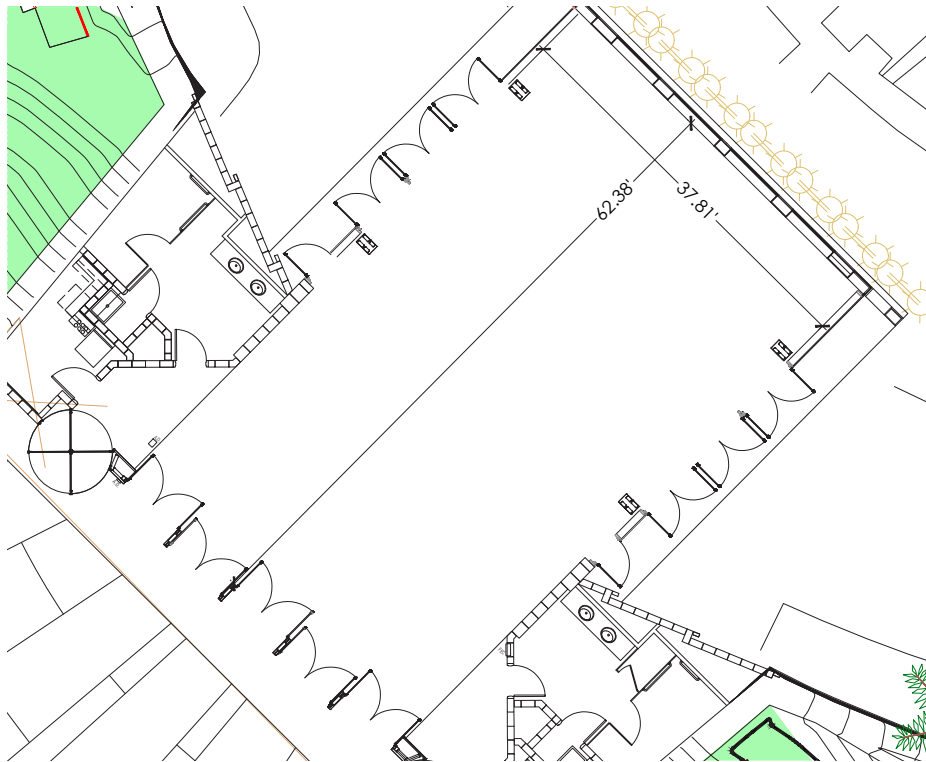

Weddings
National touring events
Meetings
Pop-up events
Holiday parties

Contact sales@ocfair.com or 415-705-5542 for inquiries or to schedule a tour.

AREA MAP

PLAZA PACIFICA LOBBY

2,400 Square Feet

Climate Control: N