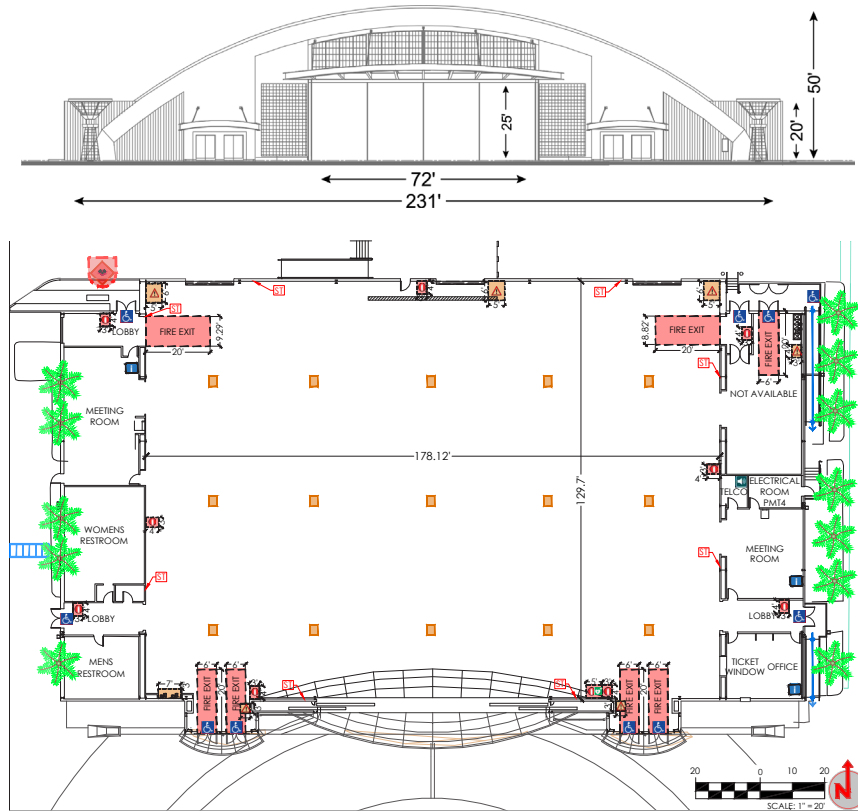

Weddings
National touring events
Meetings
Pop-up events
Holiday parties

Contact sales@ocfair.com or 415-705-5542 for inquiries or to schedule a tour.

AREA MAP

THE HANGAR

22,245 Square Feet

Floor: 129' x 178' Hi-Gloss Concrete

Ceiling Height: 15' to 43'

Rolling Entry Door: 72'

Climate Control: Y

Covered: Y

Tradeshow / Banquet Capacity*: 1,483

Assembly*

Standing Space: 4,449

Seated Space: 3,177