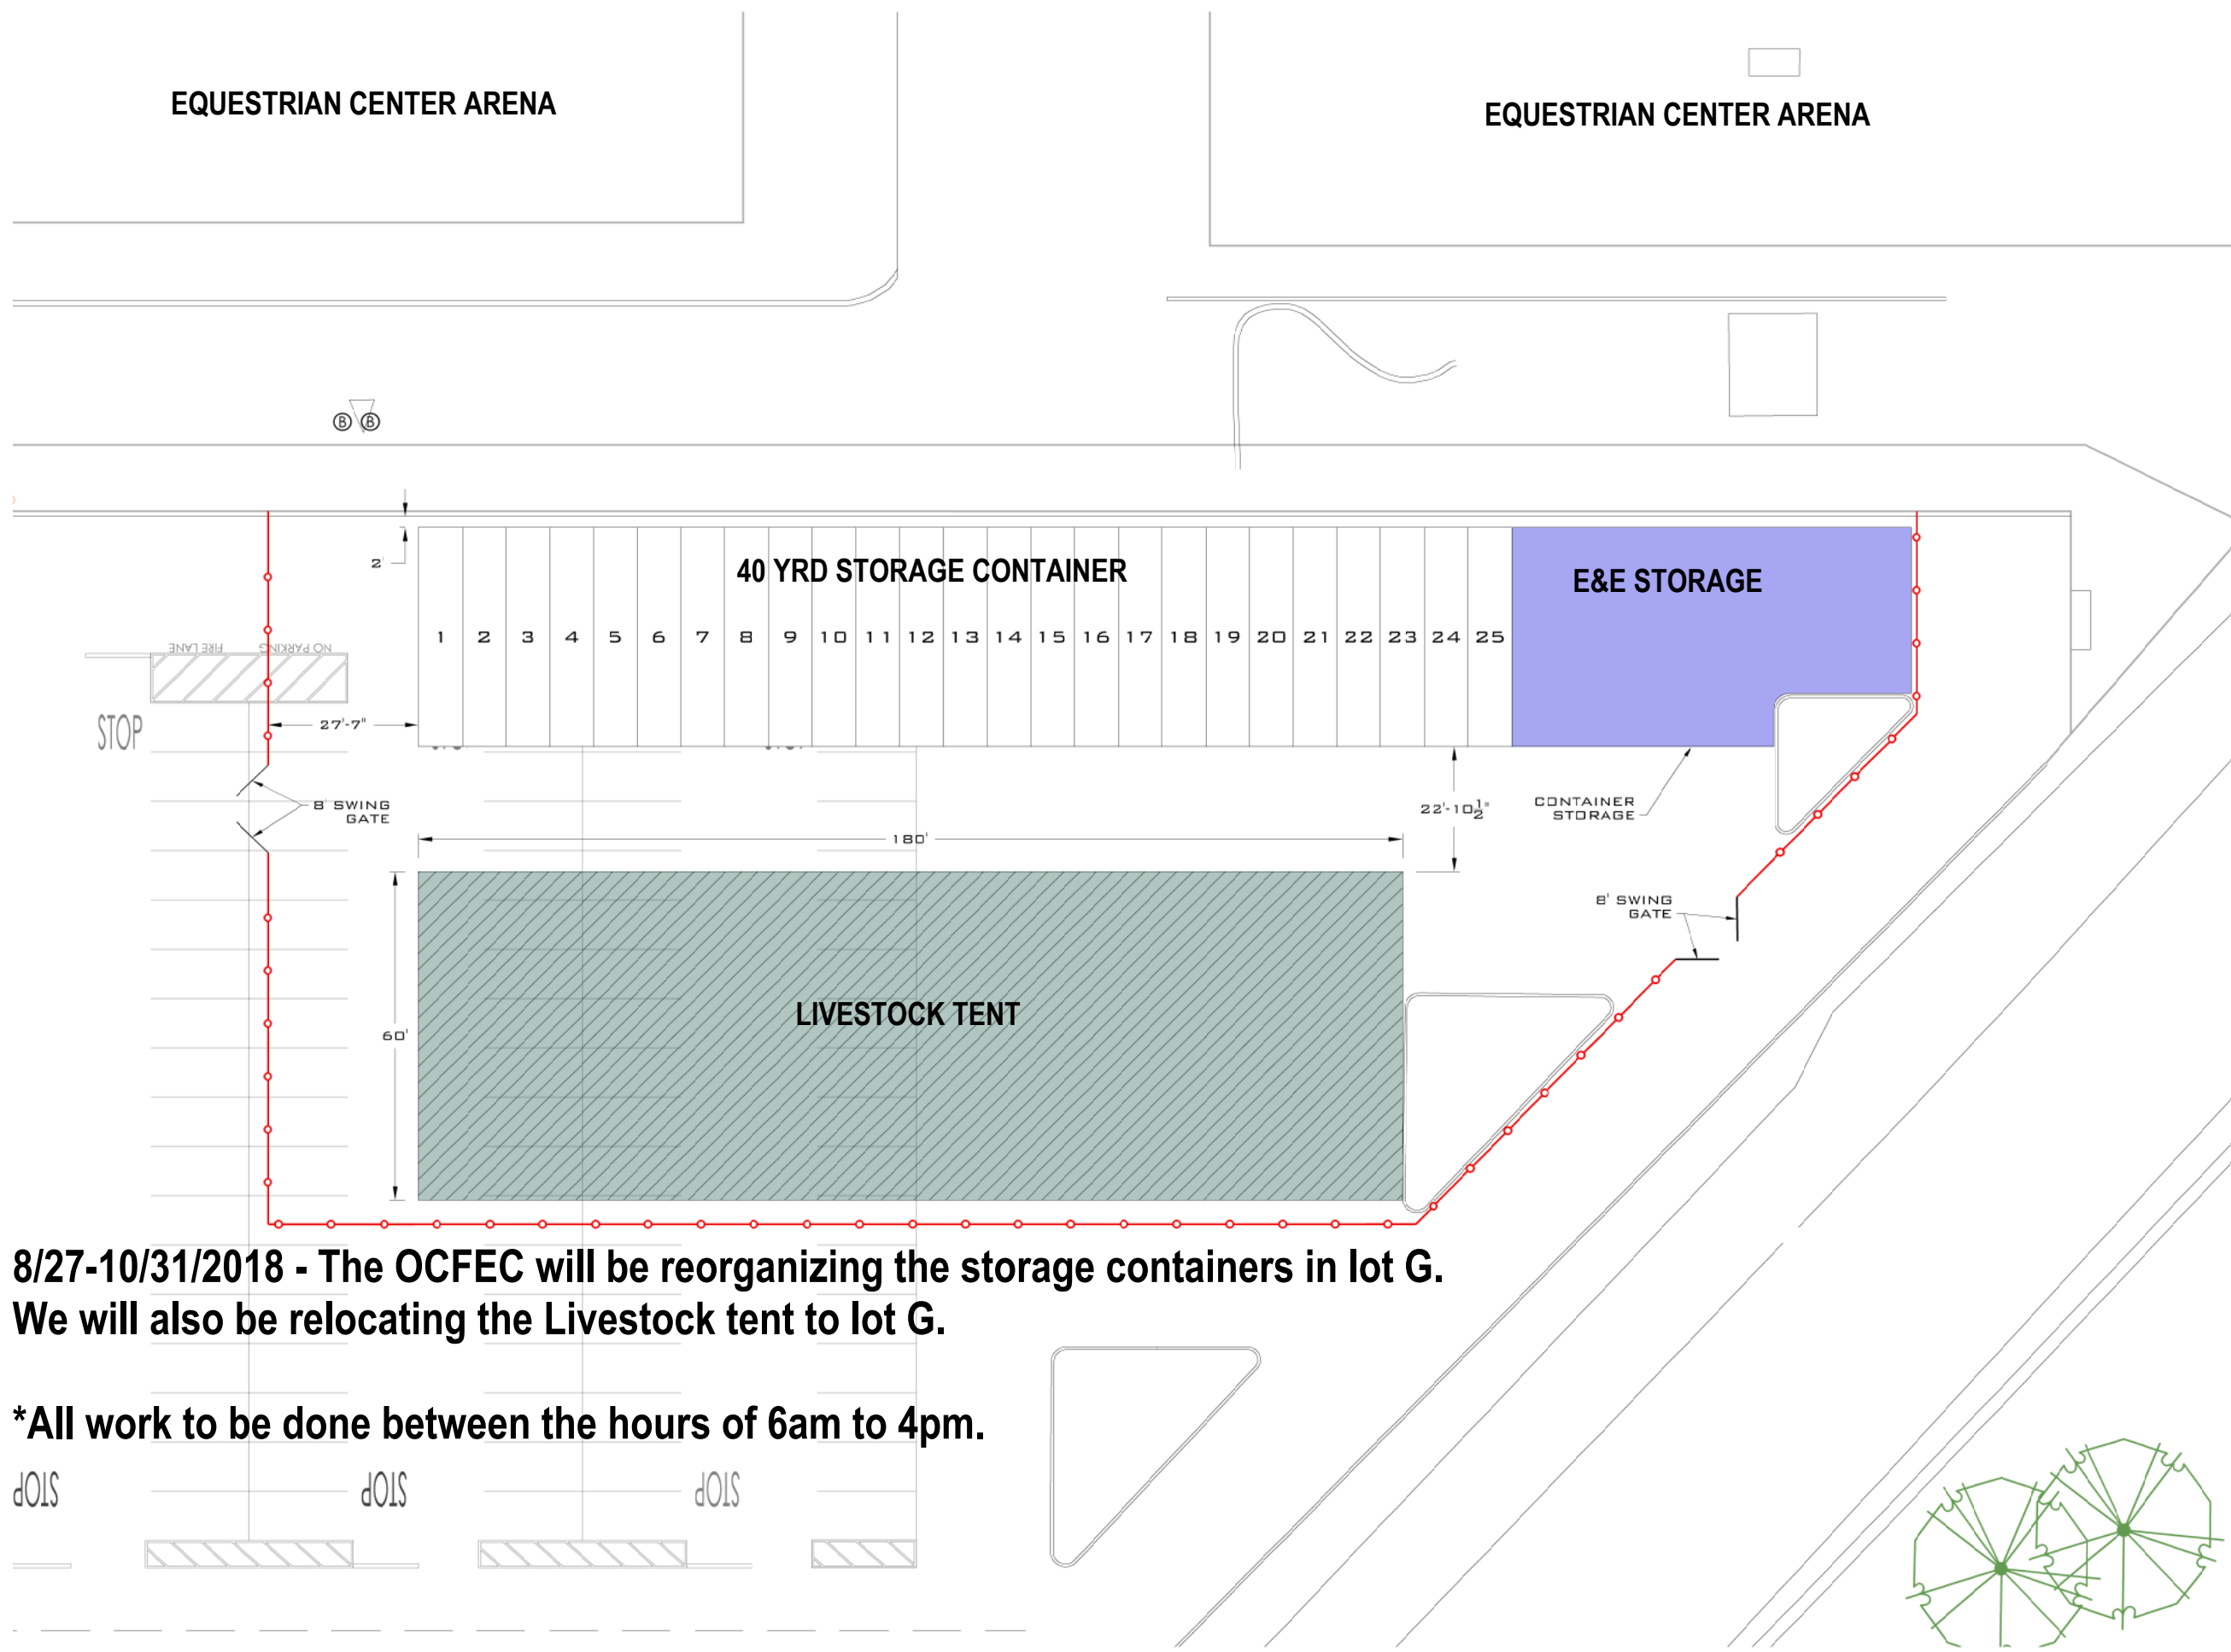

Notes:

EQUESTRIAN CENTER ARENA

EQUESTRIAN CENTER ARENA

PROPOSED NEW STORAGE

8/27-10/31/2018 - The OCFEC will be reorganizing the storage containers in lot G. We will also be relocating the Livestock tent to lot G.

***All work to be done between the hours of 6am to 4pm.**

O.C. FAIR AND EVENTS CENTER 88 FAIR DR., COSTA MESA, CA 92626 WWW.OCFAIR.COM			
DRAWN: TRP	CHECKED: JJ	DATE: 8.15.2018	REVISION: 1.0
PROJECT NAME: STORAGE - LOT G			
DRAWING TITLE: POST FAIR - 2018			
SCALE: 1" = 30'	SHEET SIZE: ANSI-B	S-1	
PROJECT NO: 18.08.08 - NEW STORAGE		STATUS: NOT FOR FIELD USE	