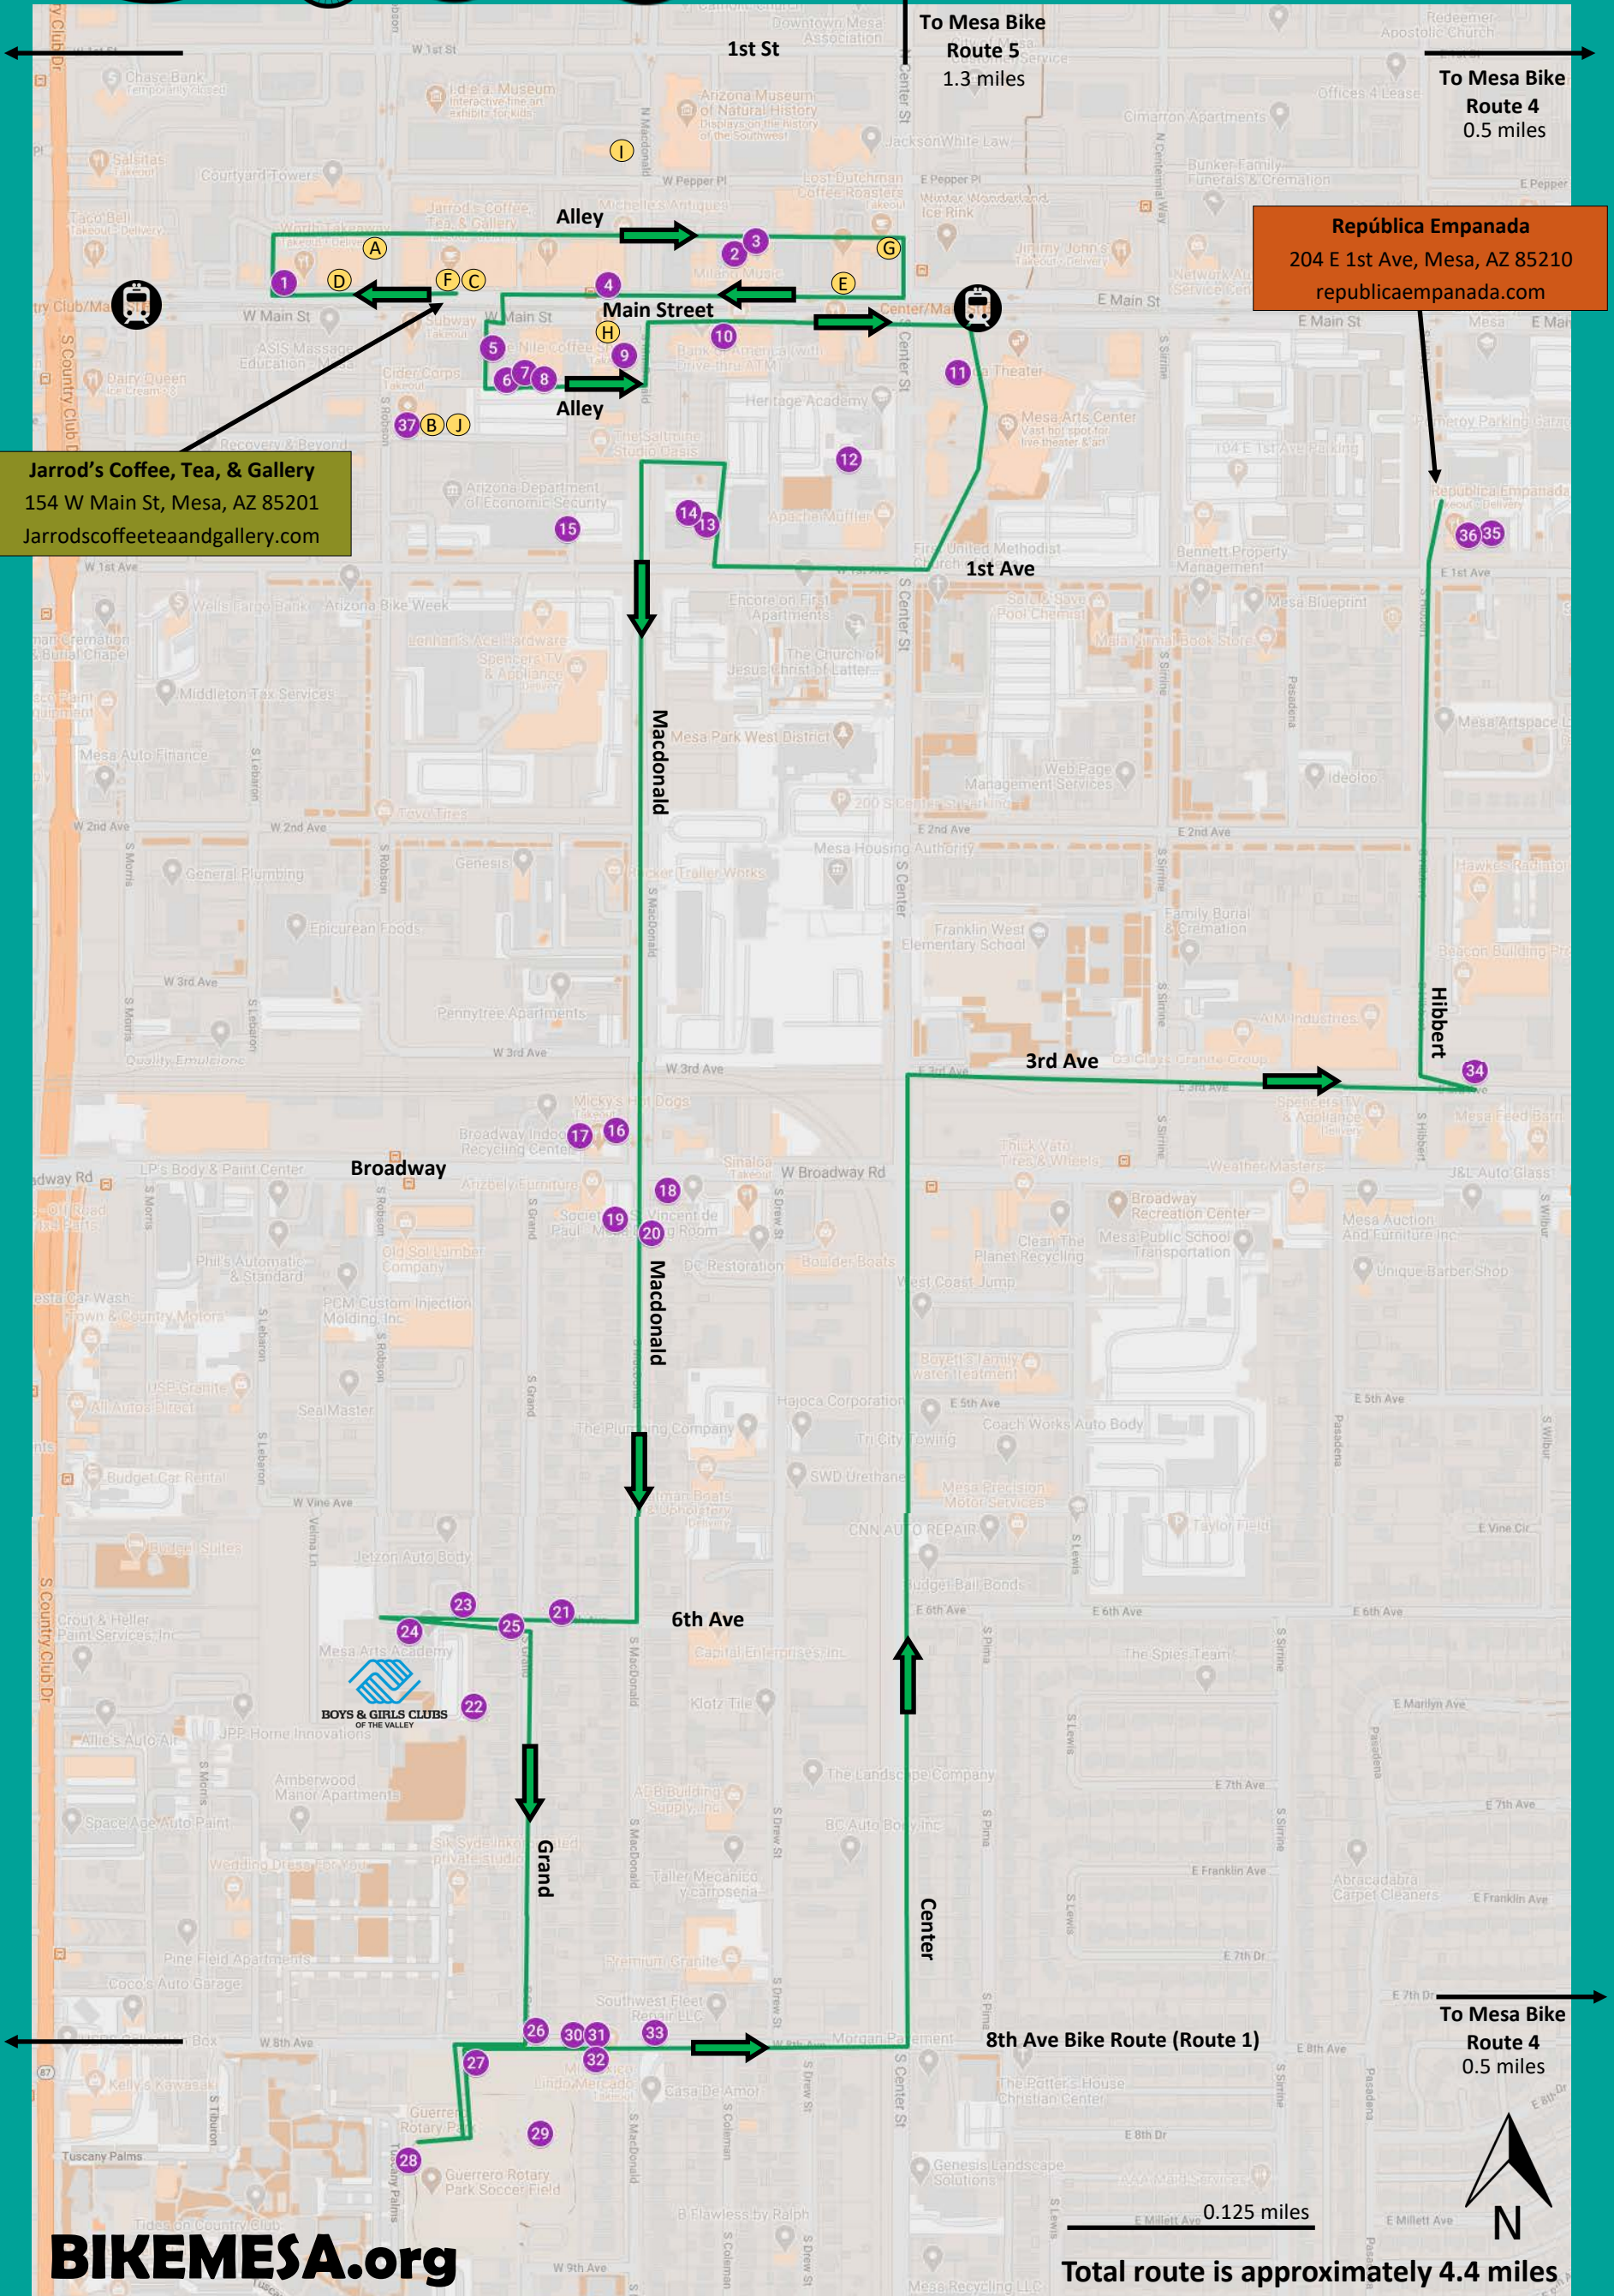

Downtown Mesa Murals

Bike Tour