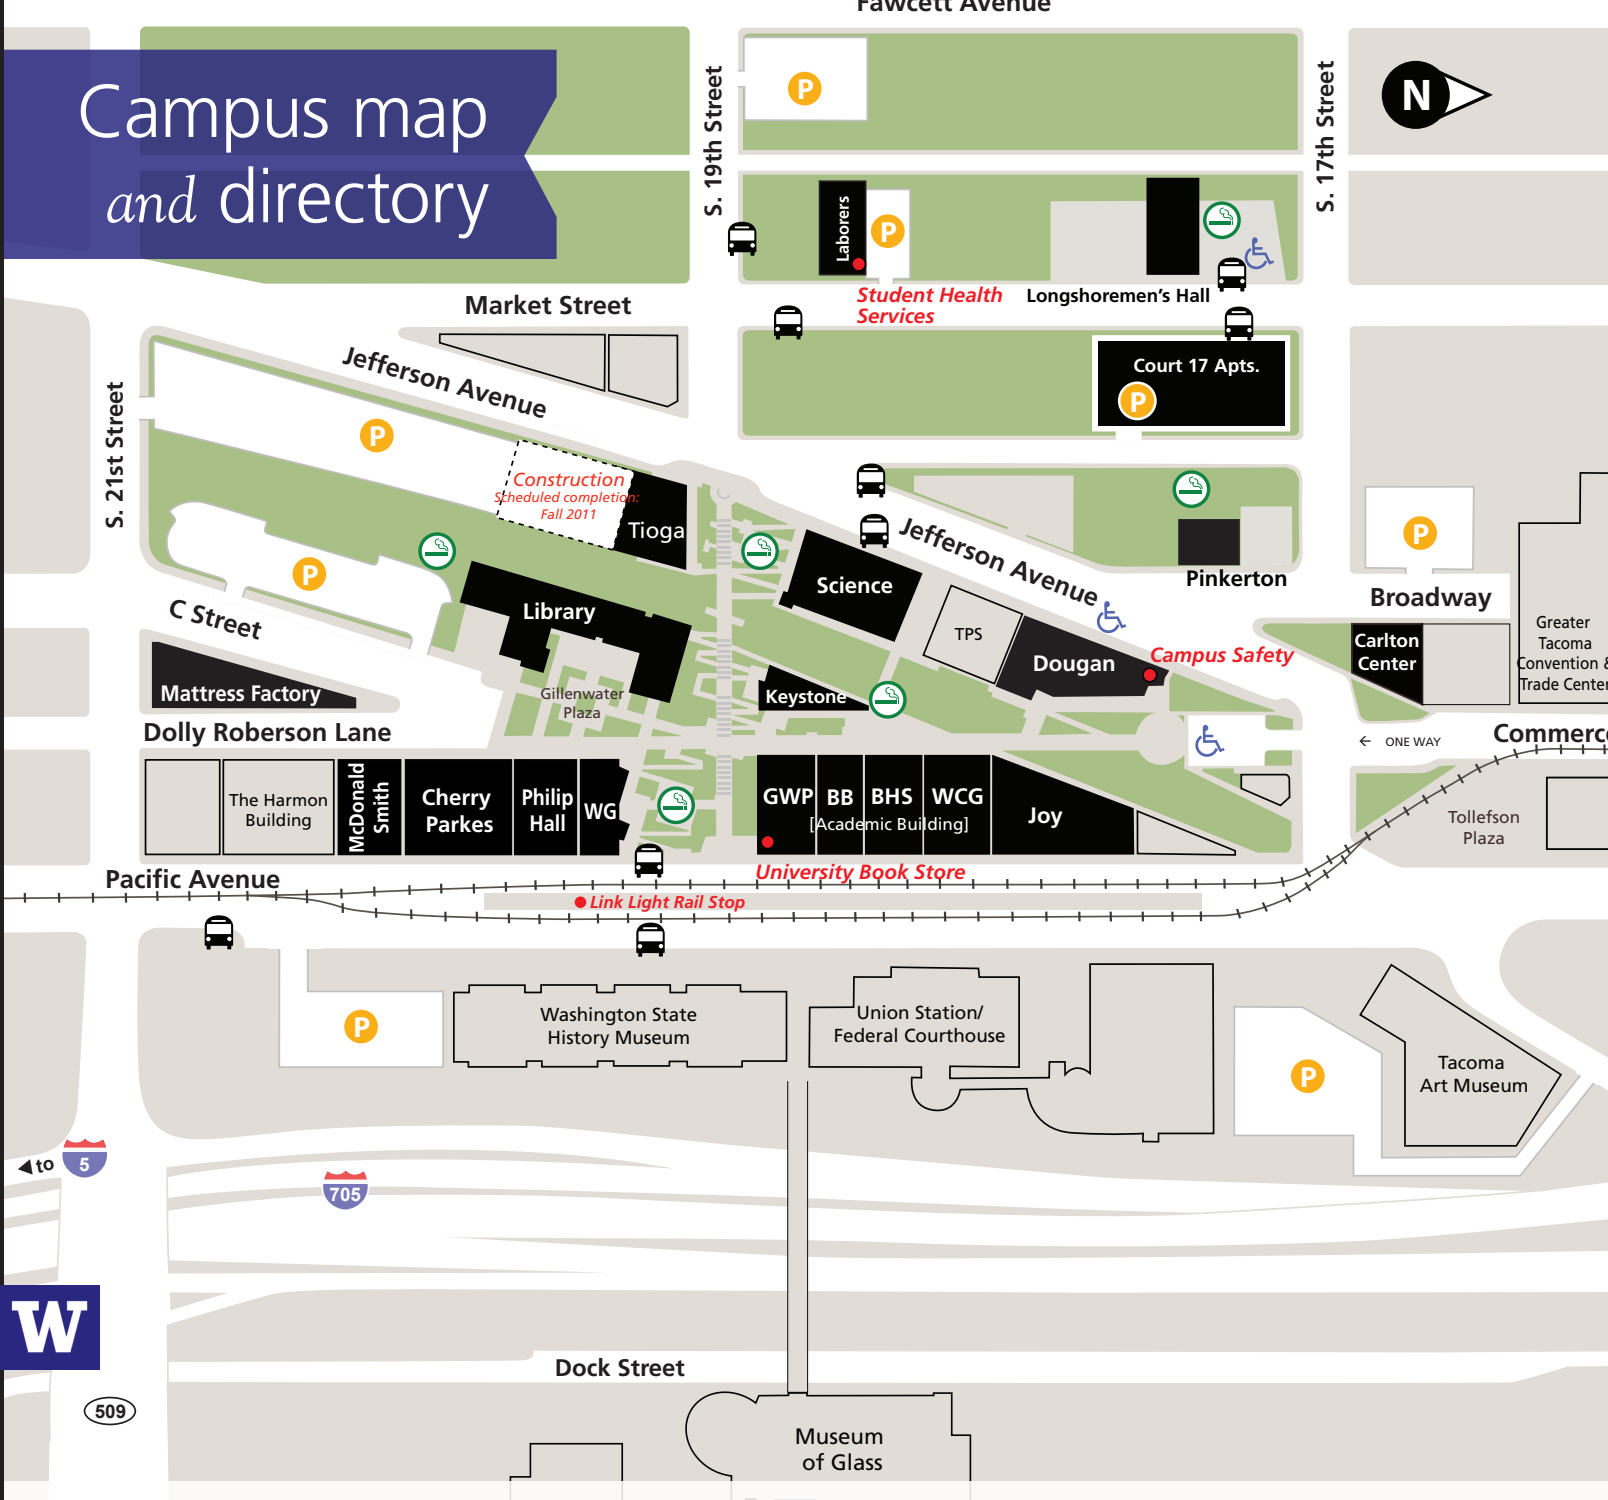

Campus map and directory

UNIVERSITY of WASHINGTON | TACOMA

The UW Tacoma campus is located on Pacific Avenue in downtown Tacoma across from the Washington State History Museum and Union Station.

Driving: From I-5 take the I-705/Tacoma City Center exit (exit 133). From I-705 take the South 21st Street exit. Turn left at the traffic light onto 21st Street. Go through the light at Pacific Avenue and you will see parking on the right.

Public Transportation: A number of Pierce Transit and Sound Transit bus routes stop on campus. The free Link light-rail train stops right in front of campus at the 19th Street/Union Station stop.

Parking: There are several pay parking lots on campus. For short-term parking (less than four hours), the lot off 21st at C Street is the best deal. One-hour street parking is available on Pacific and Jefferson avenues. Parking is also available at the Tacoma Dome Transit Station, where the light-rail line begins.

Public Pay Parking

Bus stop

Disability Reserved Parking

UW Tacoma is a non-smoking campus. Please help us maintain a healthy environment by smoking in designated areas only. *WAC 478-136-030*

Skateboarding is prohibited on lawns, benches, stairs, hand rails, loading ramps, sculptures and inside buildings. Skateboarders must dismount and walk in areas designated as walk zones during regular class hours. *WAC 516-15-045*