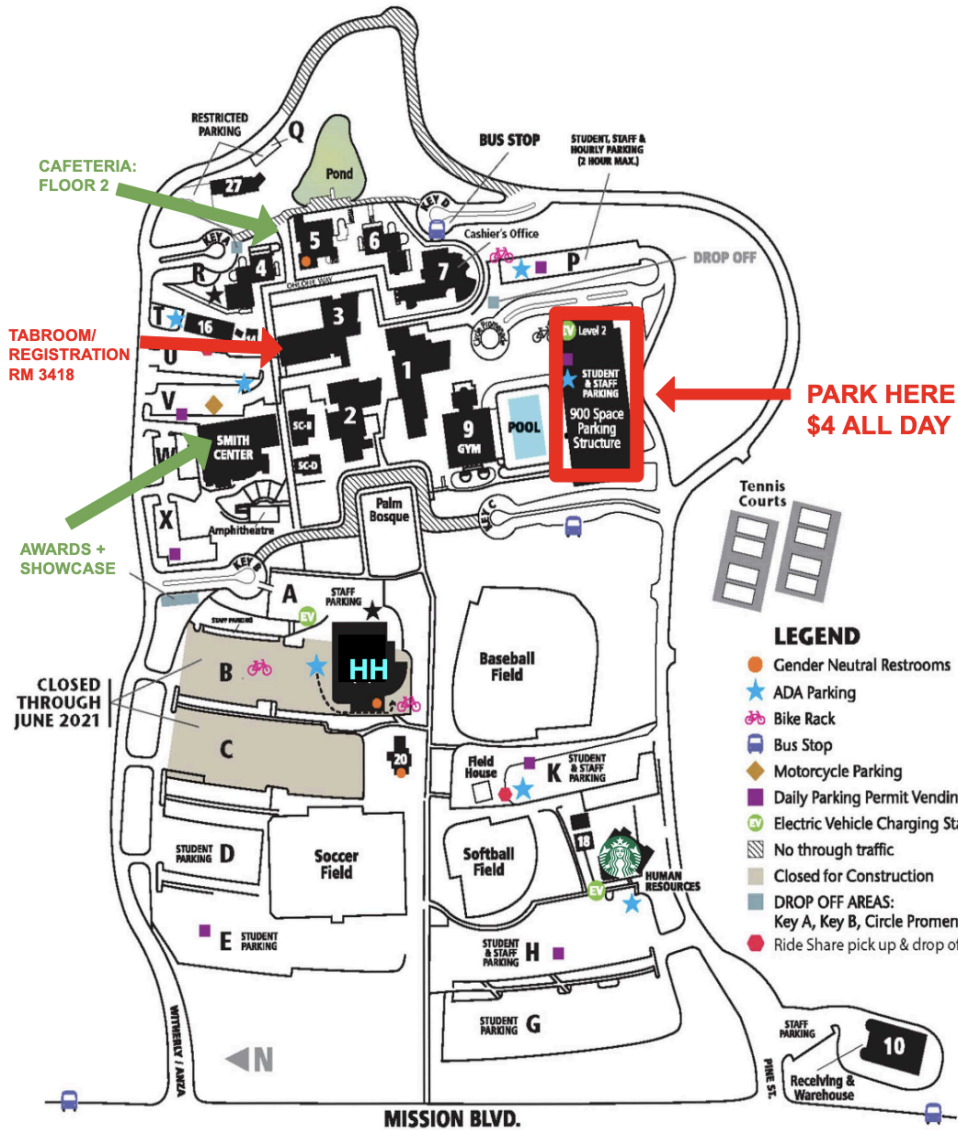

NCFA Spring Fling Tournament

One Day, Novice Only

Saturday May 2nd, 2026

Hosted by

Ohlone College, Fremont, California

NCFA Spring Fling Schedule

TIME	EVENT
8:00-8:30 AM	Registration
8:30-9:00 AM	Required Judging Orientation Building 3, 3419
9:00-10:30 AM	Round 1: Pattern A (ADS, IMP, INFO, POI, PRO, IPDA, LD) IPDA Strike @ 9:00 AM
10:30-12:00 PM	Round 1: Pattern B (DI, DUO, PERS, POE, CA, Extemp, Parli) Extemp Draw @ 10:30 AM
COACHES MEETING @ 10:30 AM in Building 3, 3419	
12:00-1:15 PM	Round 2: Pattern A IPDA Strike @ 12:00 PM
1:15-1:45 PM	Lunch (<i>Cafeteria will be open 11AM to 2PM</i>)
1:45-3:15 PM	Round 2: Pattern B Extemp Draw @ 1:45 PM
3:15-4:30 PM	Pattern A Finals & Round 3: IPDA & NFA-LD (All Debaters in R3) IPDA Strike @ 3:15 PM
4:30-6:00 PM	Pattern B Finals & Round 3: Parli (All Teams in R3) Extemp Draw @ 4:30 PM
6:00 PM	Honorary Showcase
ASAP	Awards

IMPORTANT INFORMATION

Parking Garage (use Structure off Pine St.): \$4 All Day Parking

WiFi: Ohlone Guest (no password)

Tab Room & Registration: Building 3, Room 3418

Judge Orientation & Coaches' Meeting: Building 3, Room 3419

Dining Hall: Building 5, 2nd floor (Cafeteria services will be open from 11:00 AM to 2:00 PM)

Extemp Draw & IPDA Strike: Building 2, 2203

Showcase & Awards: Smith Center Theater

Tabroom Number (Lindsay Walsh): (408) 966-6342