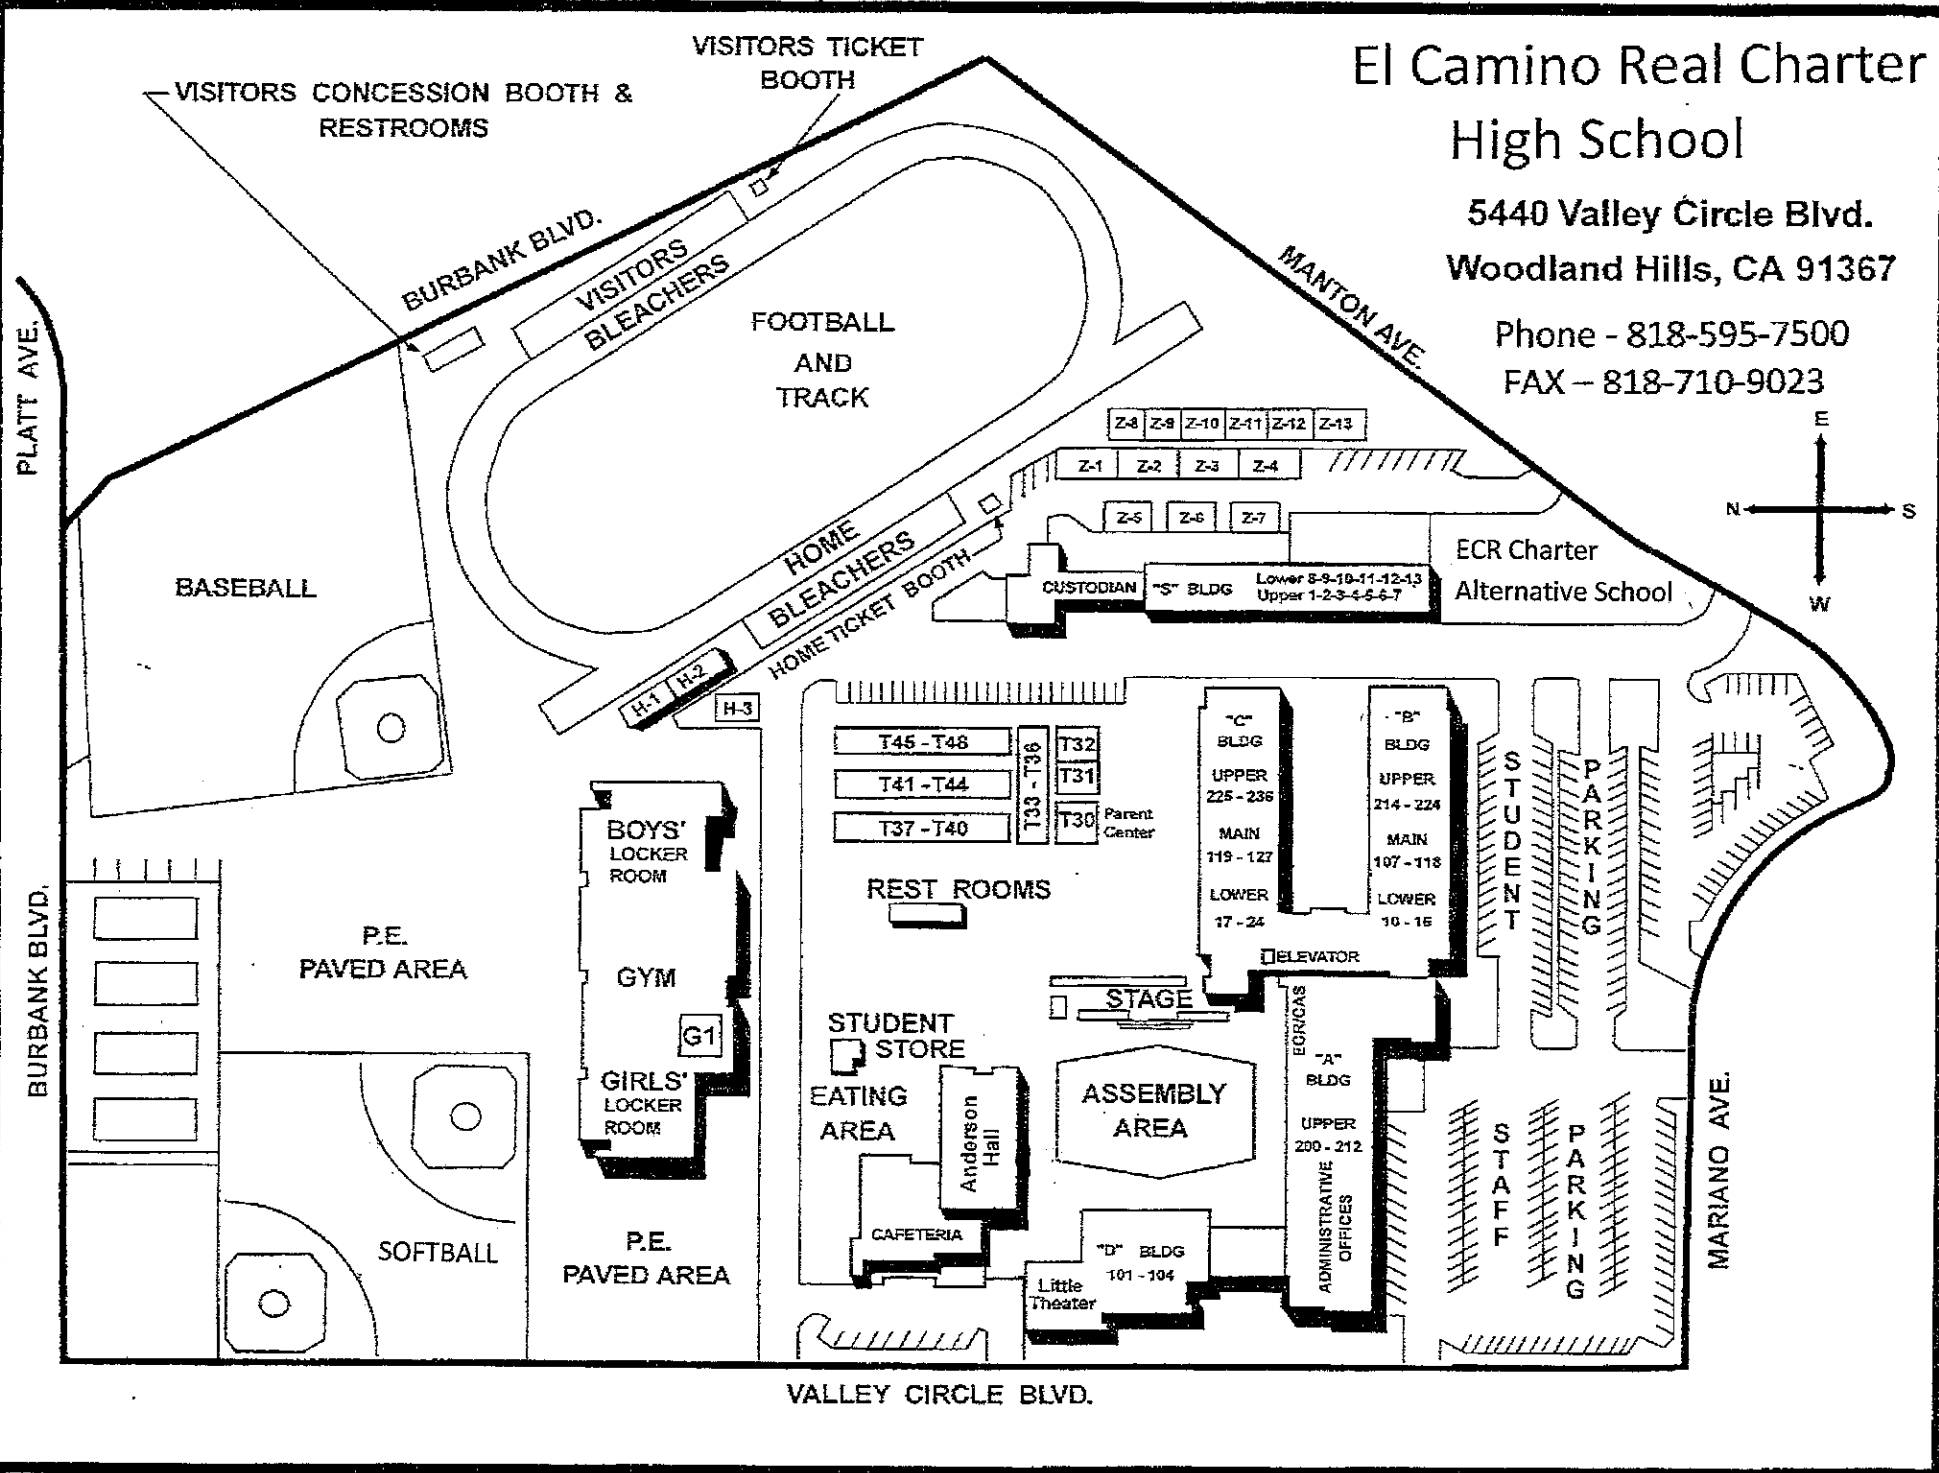

El Camino Real Charter High School

5440 Valley Circle Blvd.
Woodland Hills, CA 91367

Phone - 818-595-7500
FAX - 818-710-9023

PLATT AVE.

BURBANK BLVD.

MANTON AVE.

BURBANK BLVD.

MARIANO AVE.

VALLEY CIRCLE BLVD.