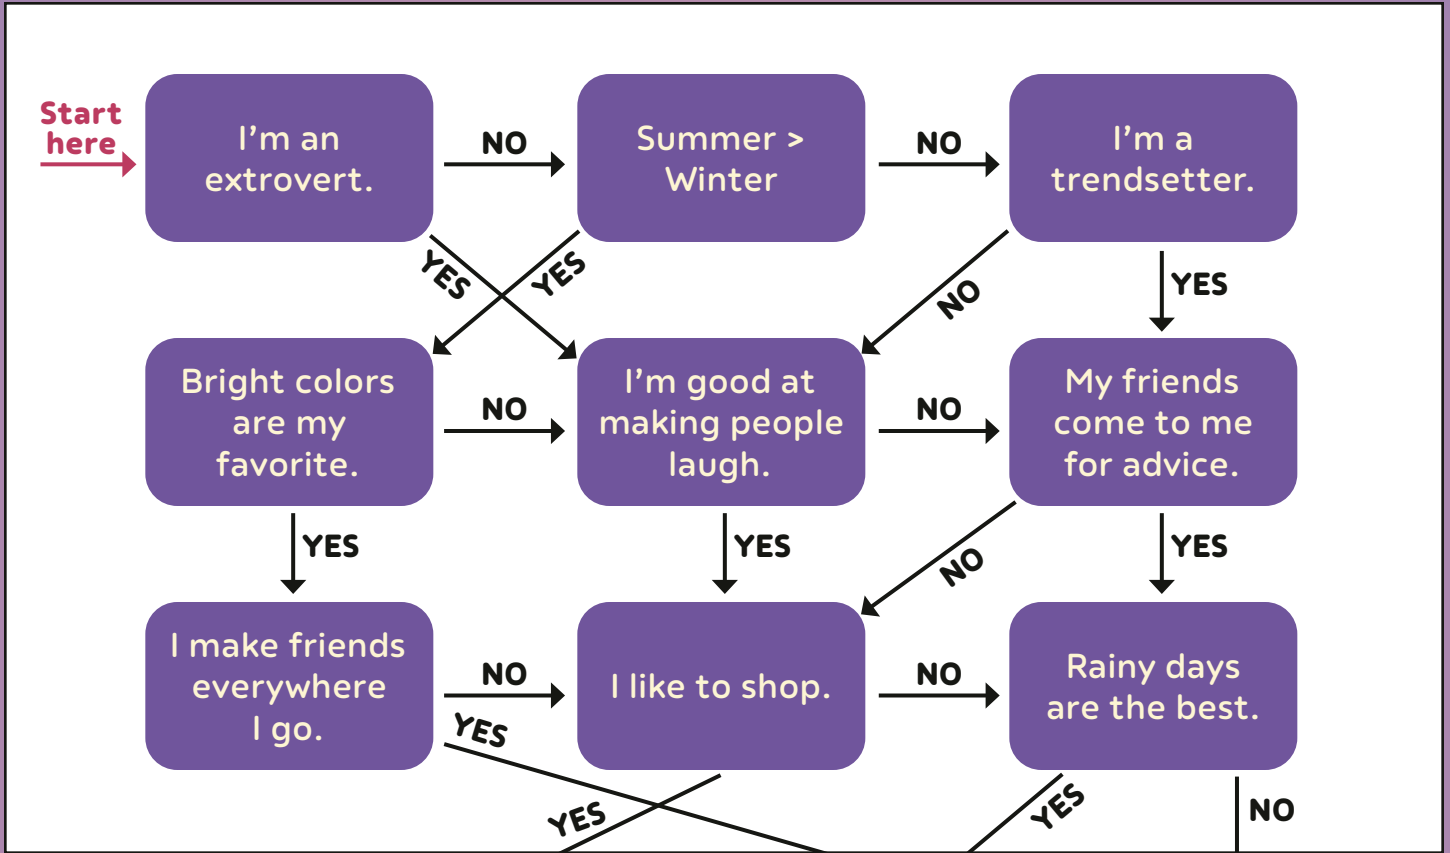

FRANCINE PASCAL'S SWEET VALLEY *Twins*

ACTIVITY BROCHURE

- Which Ice Cream Flavor Are You?
- Illustrate Your Weekly Schedule!
- Design Your Ballet Shoes

WHICH ICE CREAM FLAVOR ARE YOU?

Take this quiz to find out!

CHOCOLATE
You're smooth and a little bit fancy!

VANILLA
You're original—there's no one like you!

STRAWBERRY
You're sweet and special!

ILLUSTRATE YOUR WEEKLY SCHEDULE!*

***BUT MAKE IT A GRAPHIC NOVEL**

What's on your agenda? Draw a week in your life, from classes to activities, with this graphic novel spread!