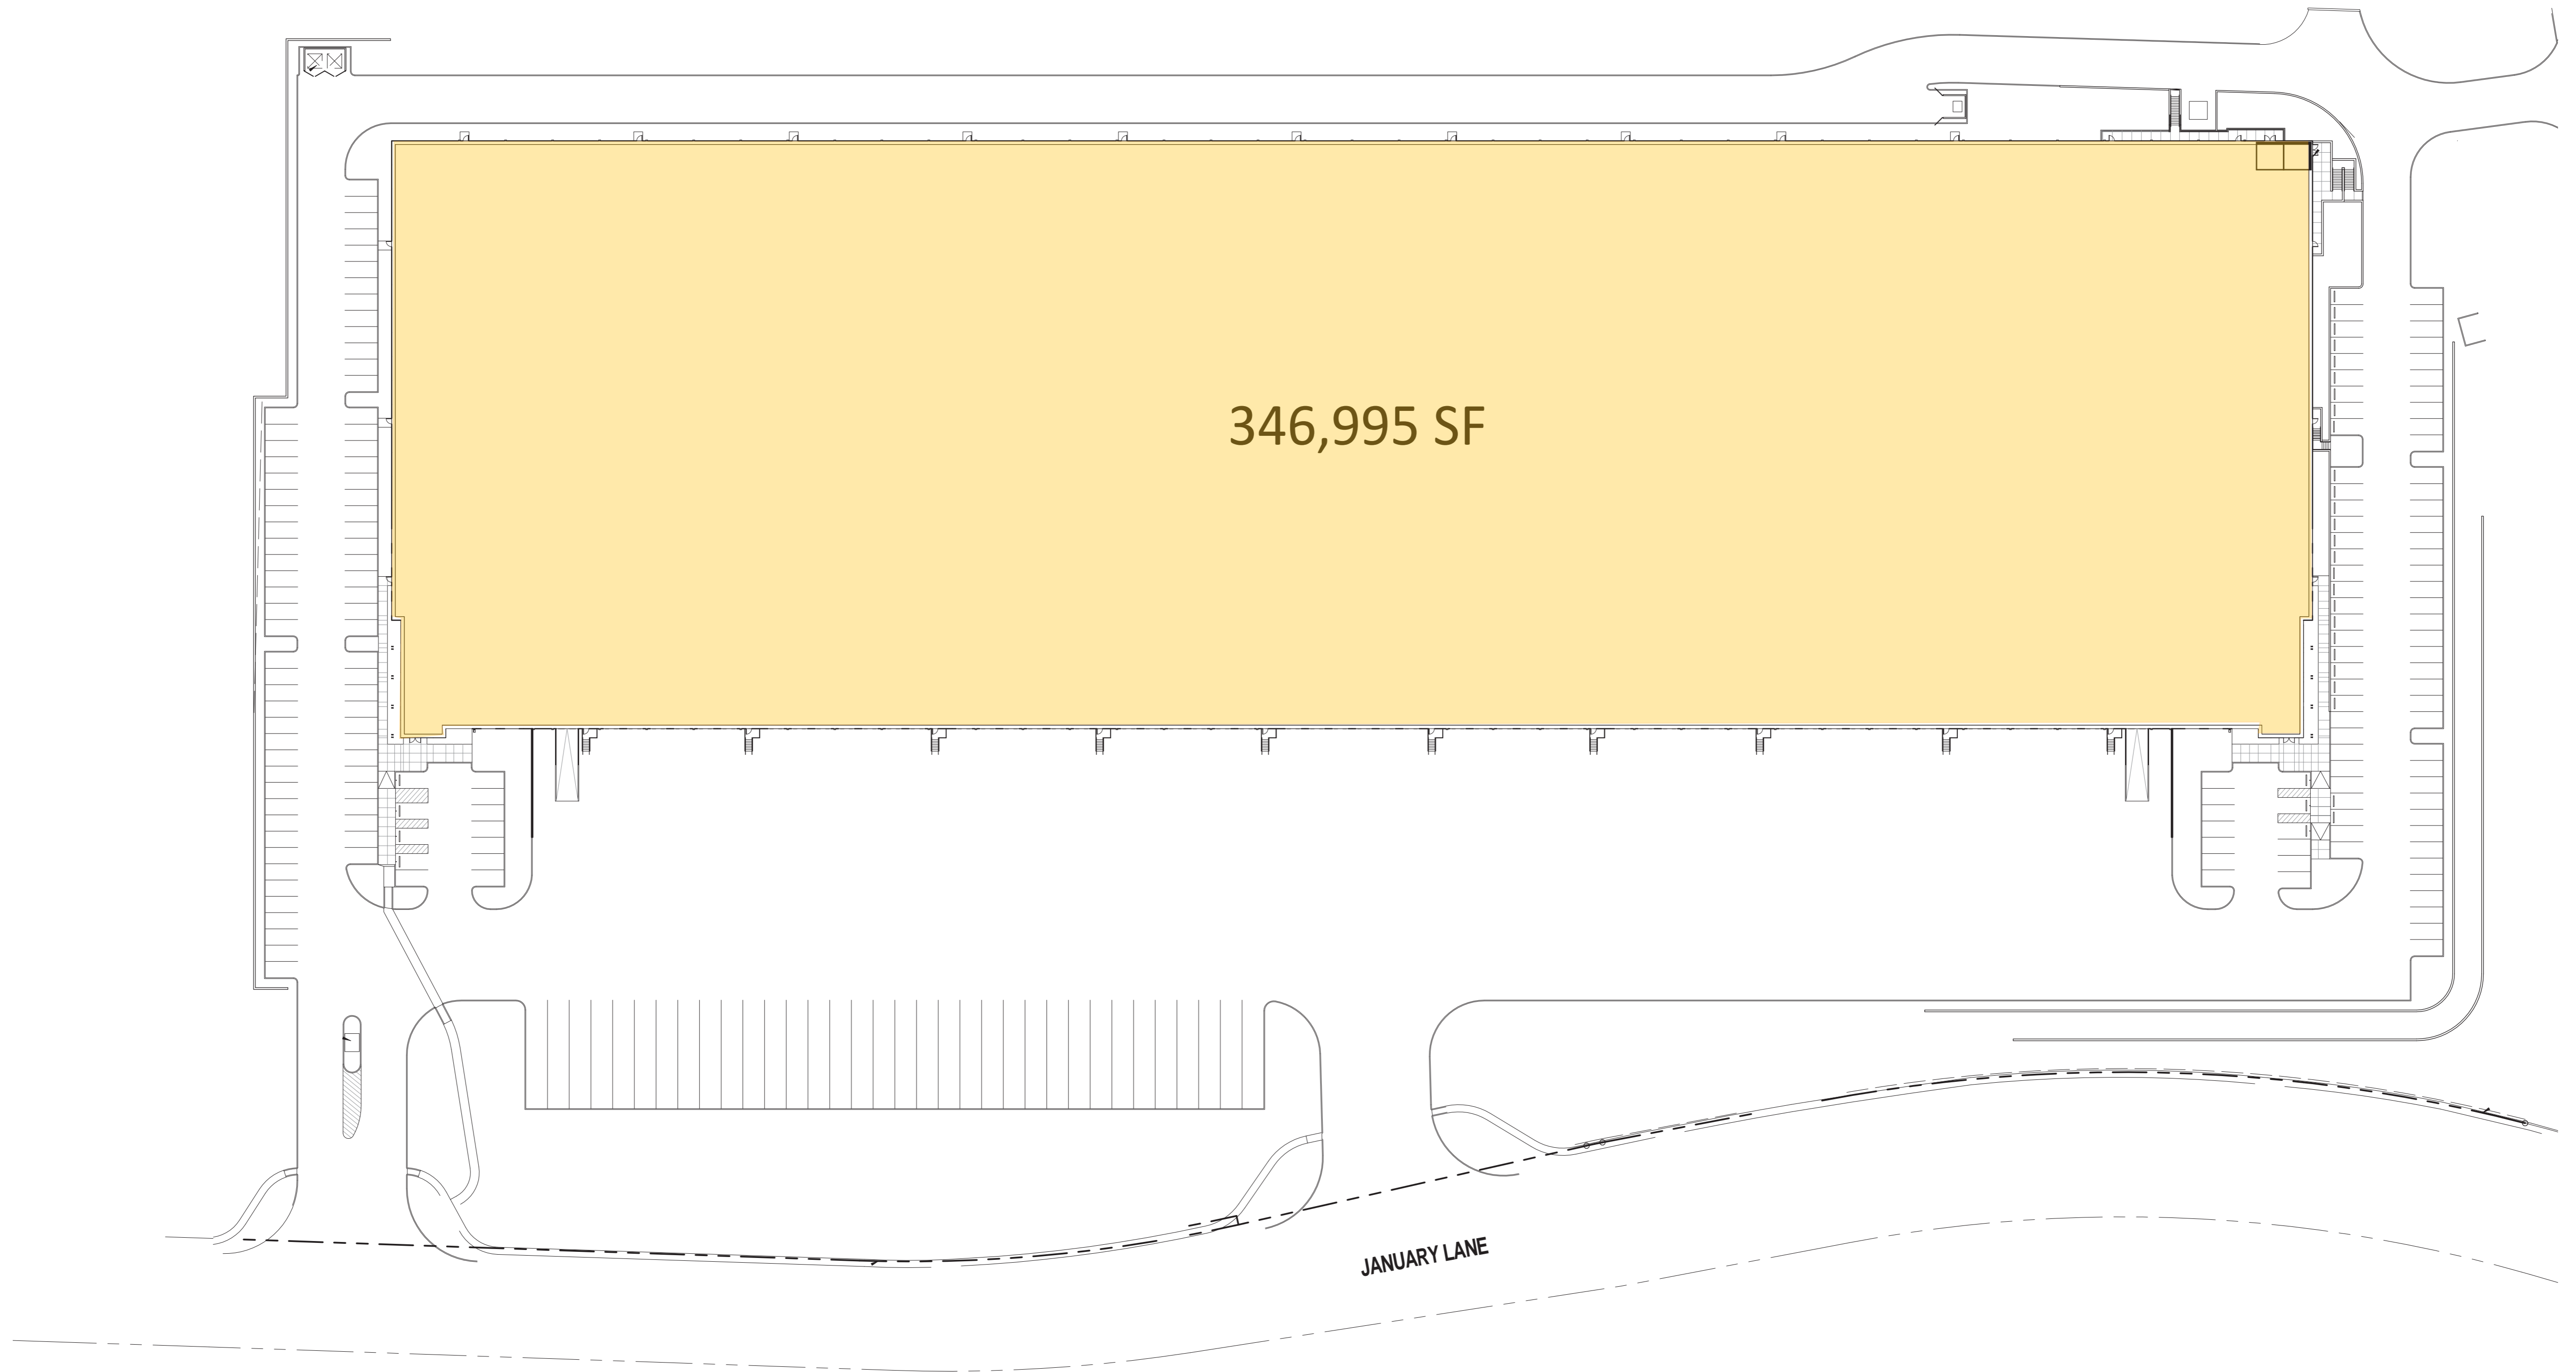

# PARK 161 DISTRIBUTION CENTER

Dallas, Texas

346,995 SF

JANUARY LANE