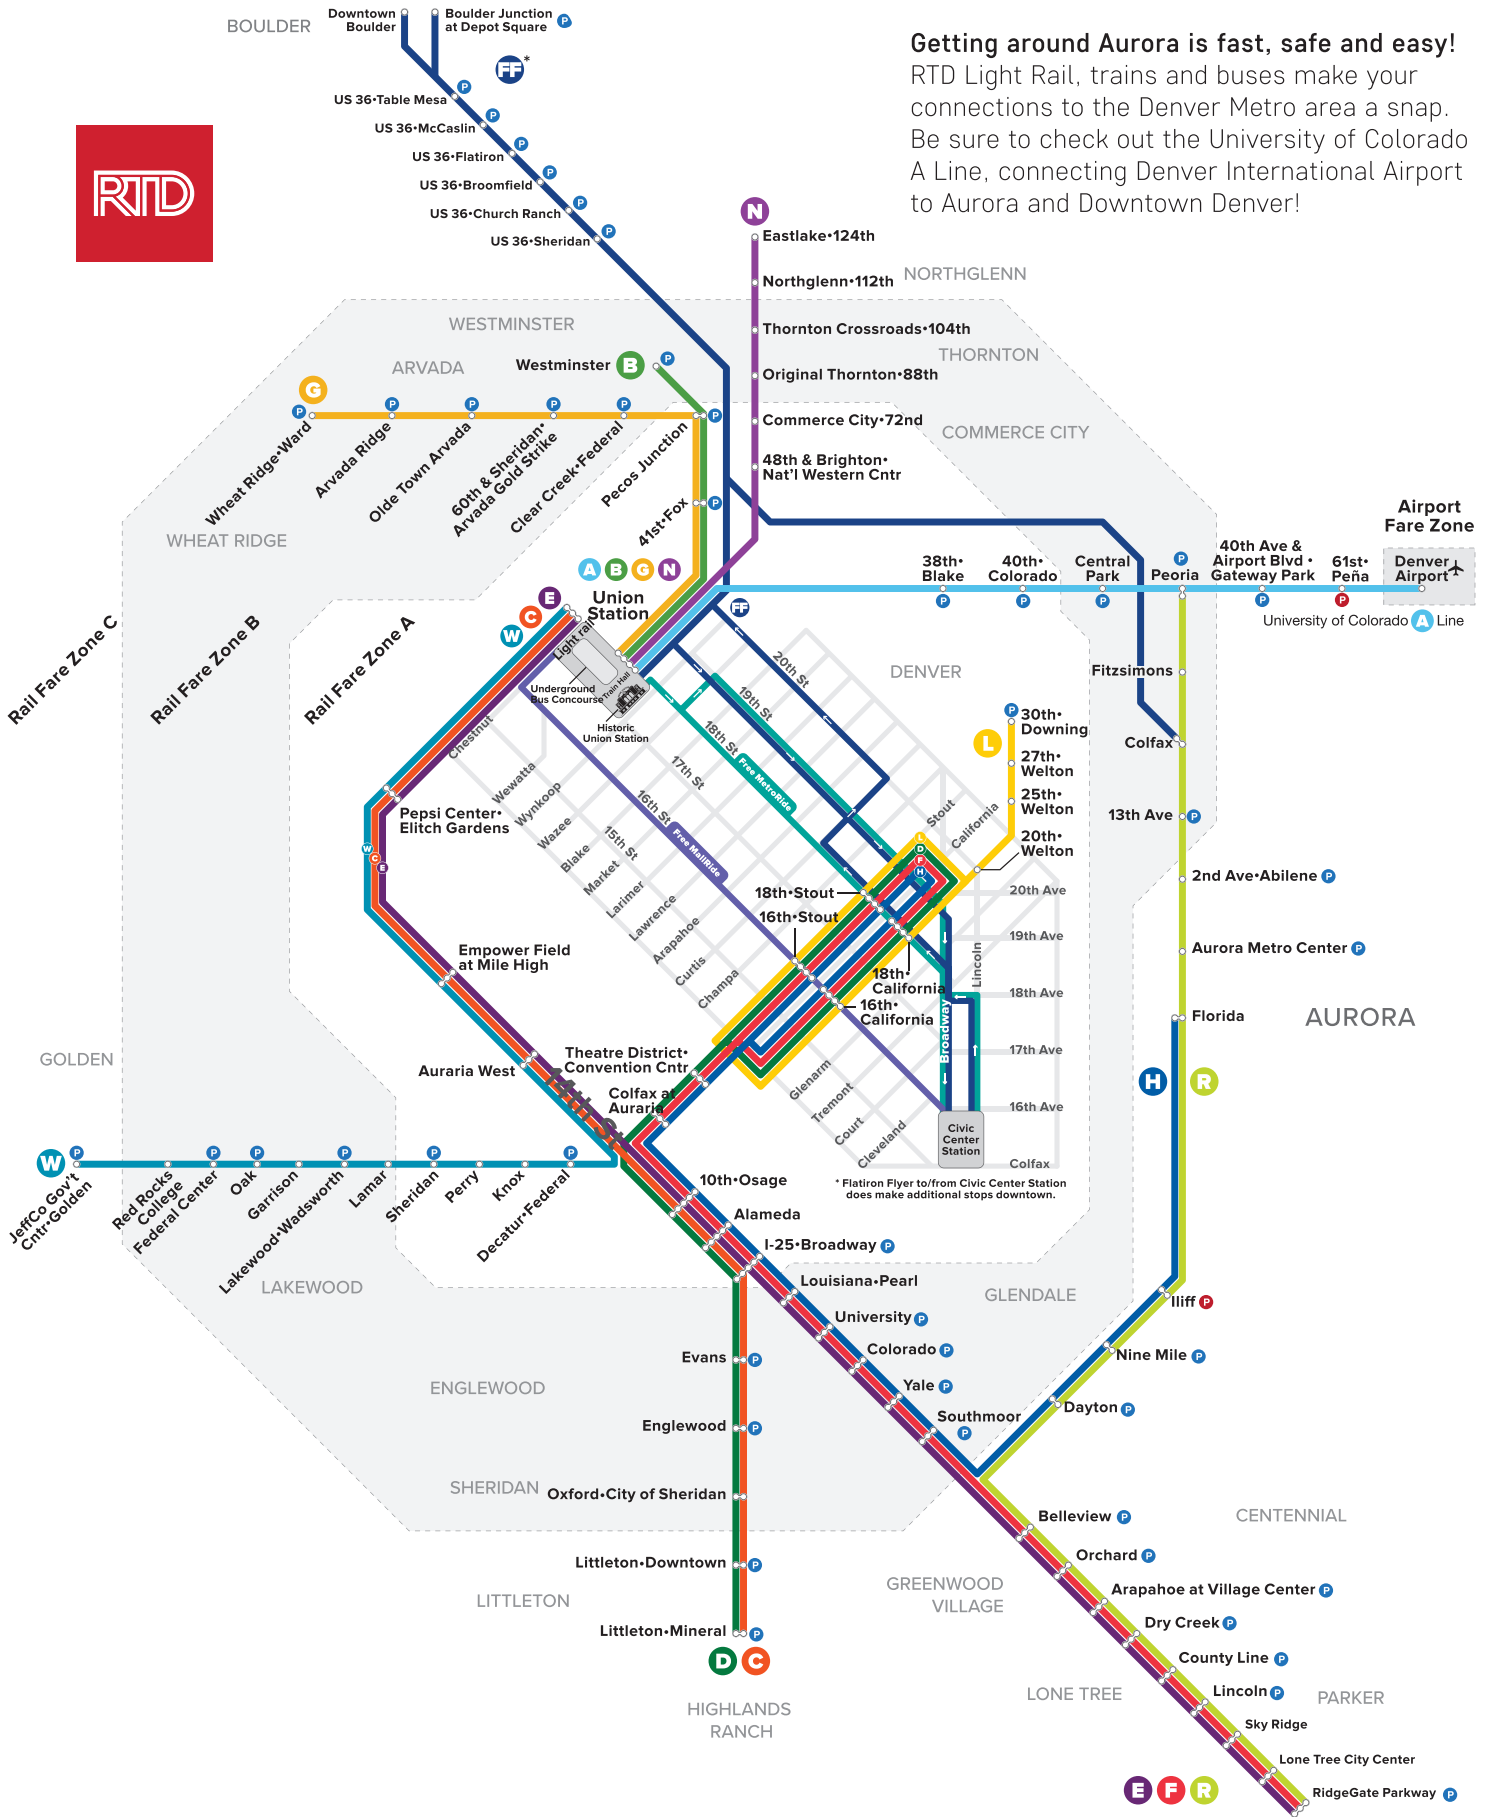

Getting around Aurora is fast, safe and easy!
RTD Light Rail, trains and buses make your connections to the Denver Metro area a snap. Be sure to check out the University of Colorado A Line, connecting Denver International Airport to Aurora and Downtown Denver!

FLATIRON FLYER
Denver to Boulder
Flatiron Flyer buses use a different fare zone that is not represented on this map. Please see a Flatiron Flyer schedule for more information.
rtd-denver.com | 303.299.6000

TRAINS

A Union Station to Denver Airport	E Union Station to RidgeGate Parkway	L 16th - Stout to Downing
B Union Station to Westminster	F 18th - California to RidgeGate Parkway	N Union Station to Eastlake - 124th
C Union Station to Littleton - Mineral	G Union Station to Wheat Ridge - Ward	R Peoria to RidgeGate Parkway
D 18th - California to Littleton - Mineral	H 18th - California to Florida	W Union Station to JeffCo Gov't Cntr - Golden

FARES

LOCAL				REGIONAL				AIRPORT							
Travel through 1/2 rail fare zones.								Travel through 1/3 rail fare zones.							
	Full fare	Discount*	Youth**		Full fare	Discount*	Youth**		Full fare	Discount*	Youth**				
3-hour pass	$3.00	$1.50	$0.90	3-hour pass	$5.25	$2.60	$1.60	3-hour pass	$10.50	$5.25	$3.20				
MyRide Card	$2.80	$1.40	$0.90	MyRide Card	$5.05	$2.50	$1.60	MyRide Card	$10.30	$5.15	$3.20				
Day Pass	$6.00	$3.00	$1.80	Day Pass	$10.50	$5.25	$3.20	Day Pass	Purchase a Regional Airport Day Pass						

* Discount fares are available for seniors 65+, individuals with disabilities, and Medicare recipients. ** Youth fares are available for youth ages 6-19. Proof of eligibility is required for all passengers using discounted fare products. Active duty members of the U.S. military ride for free on all RTD services.