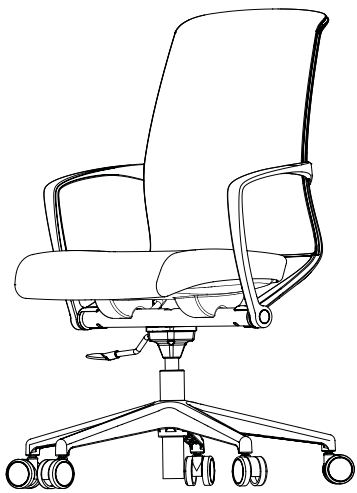

## STATEMENT OF LINE

Seat Cover

## FEATURES

---

Available in Black with Black base and Light Grey with Chrome base

---

Mesh back with lumbar support

---

Fixed Loops Arms with torsion tilt

---

Contoured foam seat

---

Height adjustable

---

Removable seat covers in Radiance, Buzz, Era and Connect fabrics plus 2 vinyl colors

---

5-Star Base with soft PU castors

---

## SPECIFICATIONS

Weight Capacity	275 lbs
Net Weight	27 lbs.
Chair Total Height	37" - 41"
Height Adjustable Range	4"
Base Width	26.5"
Back Width (top)	17"
Seat Dimensions	17.75"w x 18.5"d
Seat Height Range	18" - 22"
Arms Span (outside edges)	23.5"
Body Frame Material	Nylon
Base Material	Nylon (Black) / Aluminum (Grey)
Mesh Back Material	Polyester/Polyelastomer/Nylon
Cushion Seat	Polyurethane foam / fabric
Castors	Soft PU (Black or 2-tone Grey)