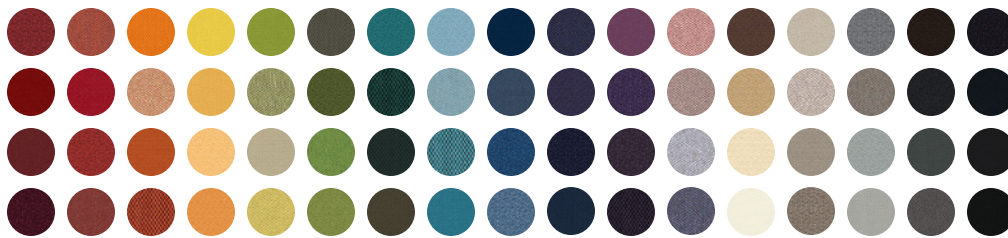

## FEATURES

---

Available in Black with Black base and Light Grey with Chrome base

---

Mesh back with lumbar support

---

Fixed Loops Arms with torsion tilt

---

Contoured foam seat

---

Height adjustable

---

Removable seat covers in Radiance, Buzz, Era and Connect fabrics plus 2 vinyl colors

---

5-Star Base with soft PU castors

---

# FINISHES

**Frame**  
Black  
Light Grey

**Seat Cover**

- Radiance Collection
- Buzz Collection
- Era Collection
- Connect Collection

Vinyl { Black  
Graphite

**Seat Cover**

Three color collections available; refer to price list and web site for color names and SKUs.