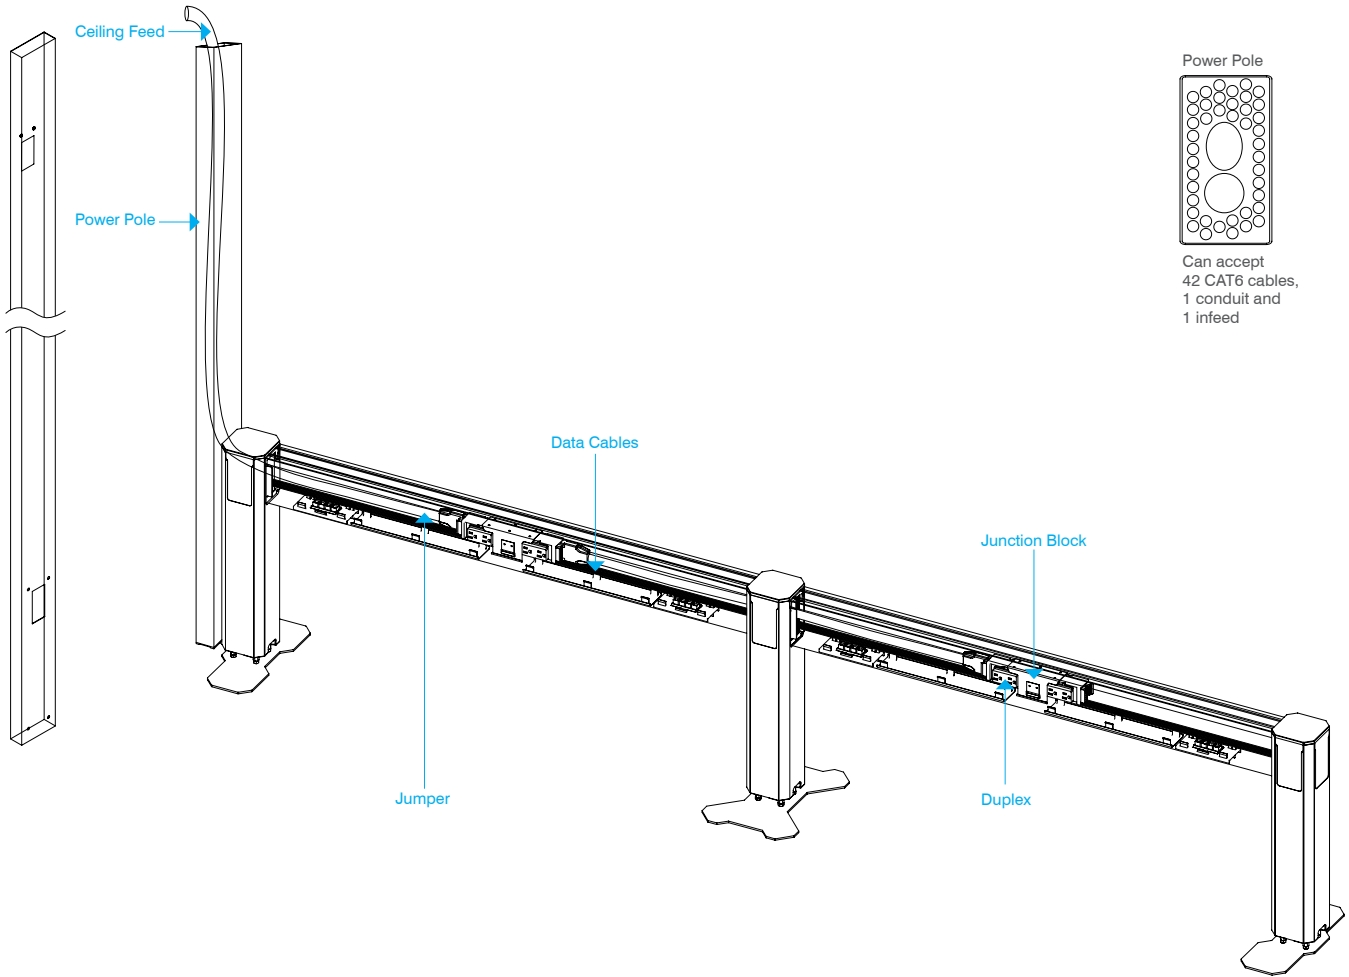

## ICON

Power Pole for ceiling feed and/or data management. 12' high.  
Includes ICON attachment bracket.

## ILINE

Power Pole for ceiling feed and/or data management. 12' high.  
Includes ILINE attachment bracket.