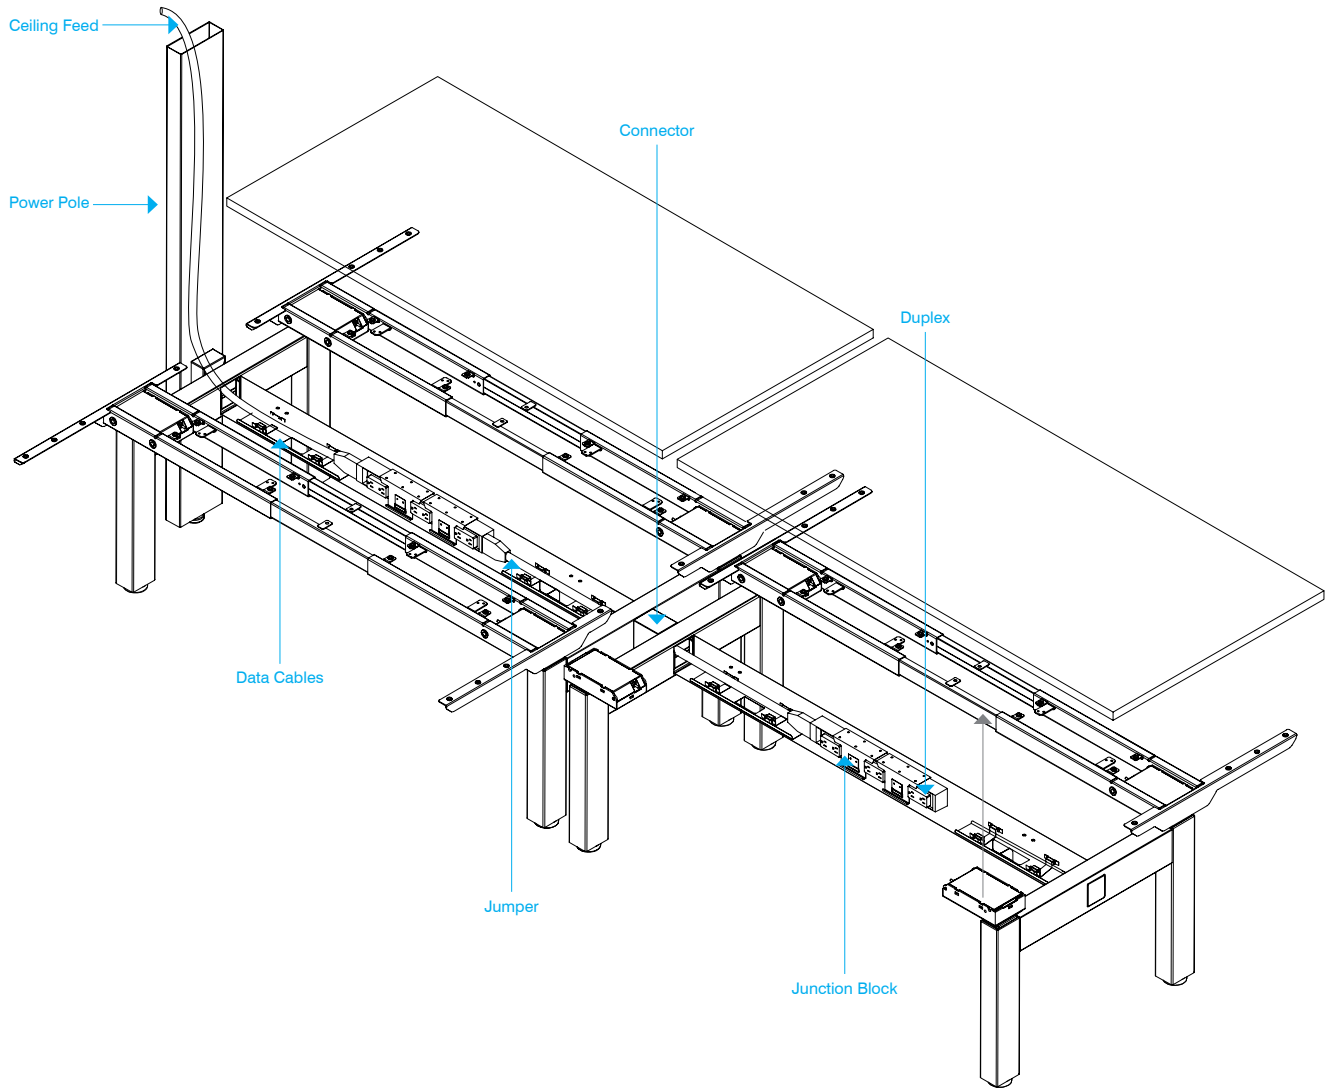

**Power Poles** | ceiling feed + data management

# KINEX

Powerpole for KINEX DR or SR application.

## ICON

Power Pole for ceiling feed and/or data management. 12' high.  
Includes ICON attachment bracket.

## ILINE

Power Pole for ceiling feed and/or data management. 12' high.  
Includes ILINE attachment bracket.