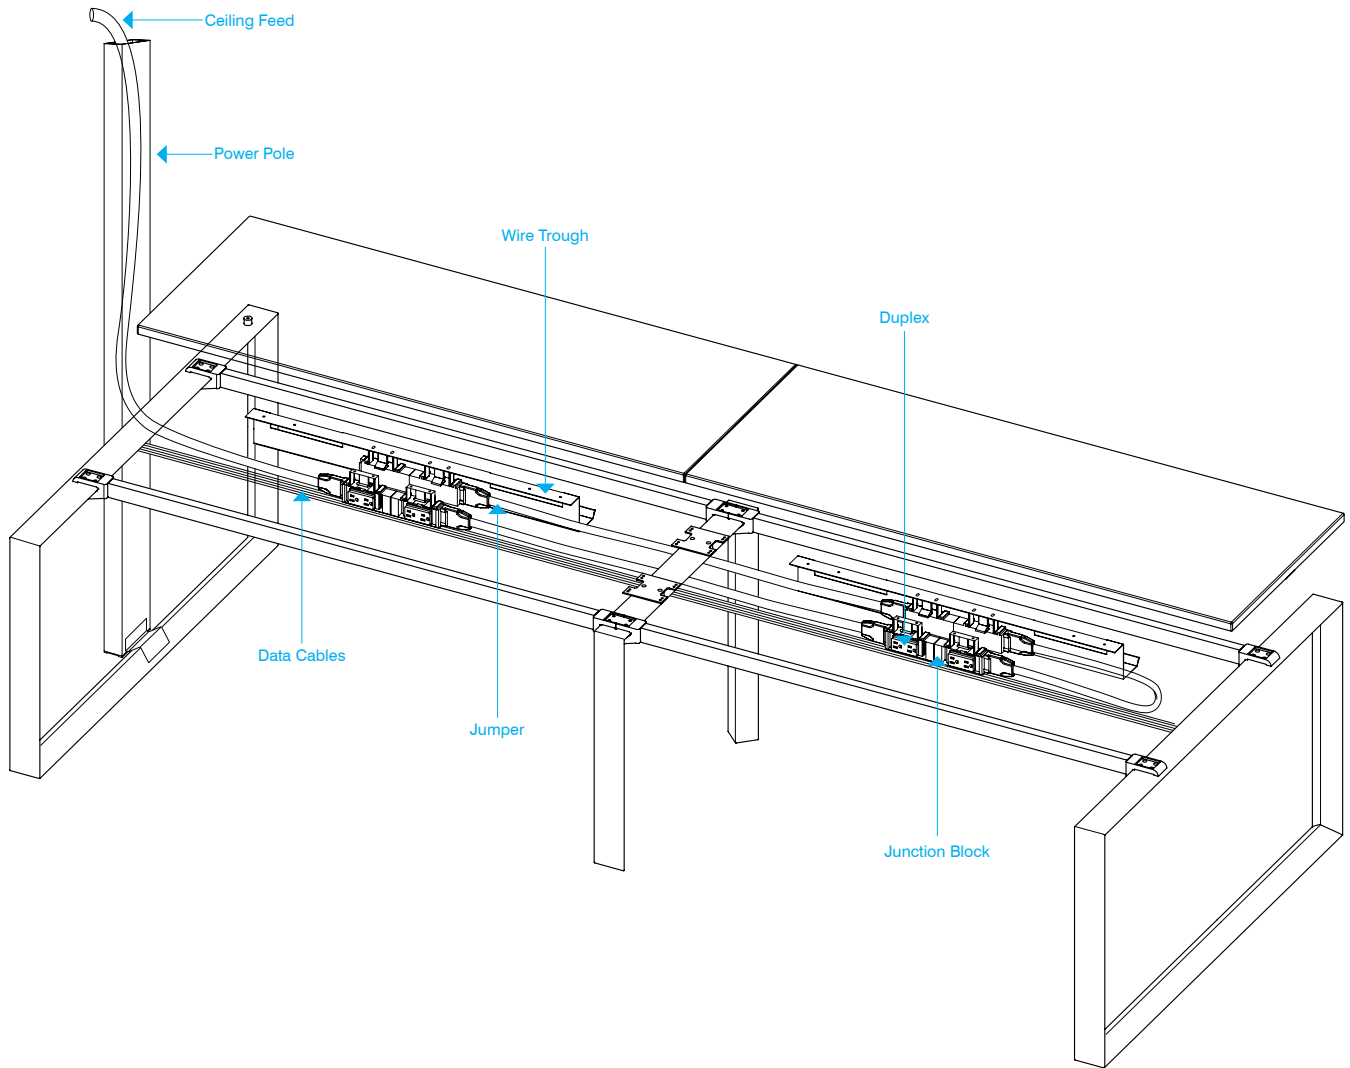

# KINEX

Powerpole for KINEX DR or SR application.

## ICON

Power Pole for ceiling feed and/or data management. 12' high.  
Includes ICON attachment bracket.

## ILINE

Power Pole for ceiling feed and/or data management. 12' high.  
Includes ILINE attachment bracket.