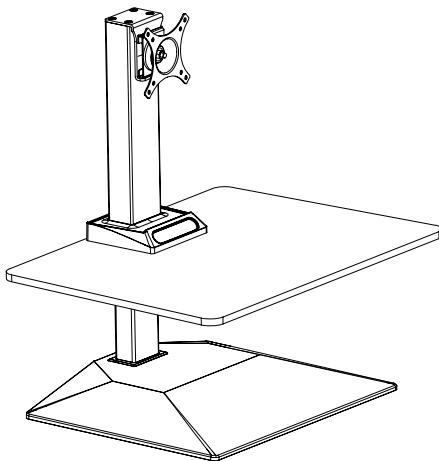

ACTIV DT Riser | height adjustable desktop converter

STATEMENT OF LINE

ACTIV DT Riser

Optional

Keyboard Tray
Attachment

Dual Monitor Mount

FINISHES

Worksurface / Column / Base / Power Cord

White

Black

Faceplate

Reflective
Platinum

INSTALLATION TIME

15 minutes

CARE & MAINTENANCE INSTRUCTIONS

Wipe with a damp cloth using water or gentle, unabrasive cleaner. For guaranteed safety, patch test with diluted cleaner before wiping entire surface. Wipe dry with a clean cloth.

WARRANTY

10 years, including parts.

CERTIFICATIONS

UL 962
Indoor Advantage Gold™

SPECIFICATIONS

Handset	Push button digital handset with 2 memory presets
Safety	Anti-collision technology
Unit Weight	34 lbs
Base Dimensions	19"W x 15.75"D
Primary Worksurface	25.2"w x 18.1"d
Keyboard Surface	25.2"w x 7.9"d
Lifting Range	17.3"
Lifting Column Height Range	18.2" - 35.5" (above desktop)
Lifting Column Capacity	175 lbs
Primary Worksurface Height Range	3.3" - 20.6" (above desktop)
Primary Worksurface Weight Capacity	55 lbs (excludes monitor)
Keyboard Surface Weight Capacity	13.5 lbs
Keyboard Tray Weight	3 lbs
Dual Monitor Mount Weight	2 lbs
Speed	1.2in/s
Active Consumption	200W
Standby Consumption	.1W
Decibel Rating	46db
Monitor Mount Weight Capacity	20 lbs
Maximum Monitor Width	44" (single mount), 24" (dual mount)
VESA Mount	75mm & 100mm
Gauge of Steel	Inner tube: 2mm / Middle/Outer tube 1.5mm
USB	5V;2A
UL	UL962
Warranty	10 years plus approved labor