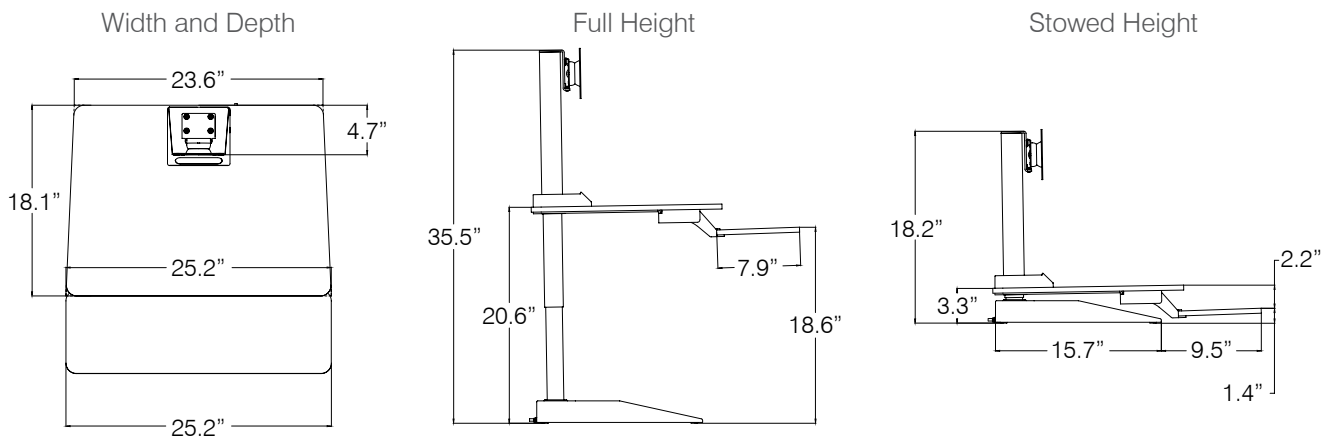

WARRANTY

10 years, including parts.

CERTIFICATIONS

UL 962
Indoor Advantage Gold™

SPECIFICATIONS

Handset	Push button digital handset with 2 memory presets
Safety	Anti-collision technology
Unit Weight	34 lbs
Base Dimensions	19"W x 15.75"D
Primary Worksurface	25.2"w x 18.1"d
Keyboard Surface	25.2"w x 7.9"d
Lifting Range	17.3"
Lifting Column Height Range	18.2" - 35.5" (above desktop)
Lifting Column Capacity	175 lbs
Primary Worksurface Height Range	3.3" - 20.6" (above desktop)
Primary Worksurface Weight Capacity	55 lbs (excludes monitor)
Keyboard Surface Weight Capacity	13.5 lbs
Keyboard Tray Weight	3 lbs
Dual Monitor Mount Weight	2 lbs
Speed	1.2in/s
Active Consumption	200W
Standby Consumption	.1W
Decibel Rating	46db
Monitor Mount Weight Capacity	20 lbs
Maximum Monitor Width	44" (single mount), 24" (dual mount)
VESA Mount	75mm & 100mm
Gauge of Steel	Inner tube: 2mm / Middle/Outer tube 1.5mm
USB	5V;2A
UL	UL962
Warranty	10 years plus approved labor