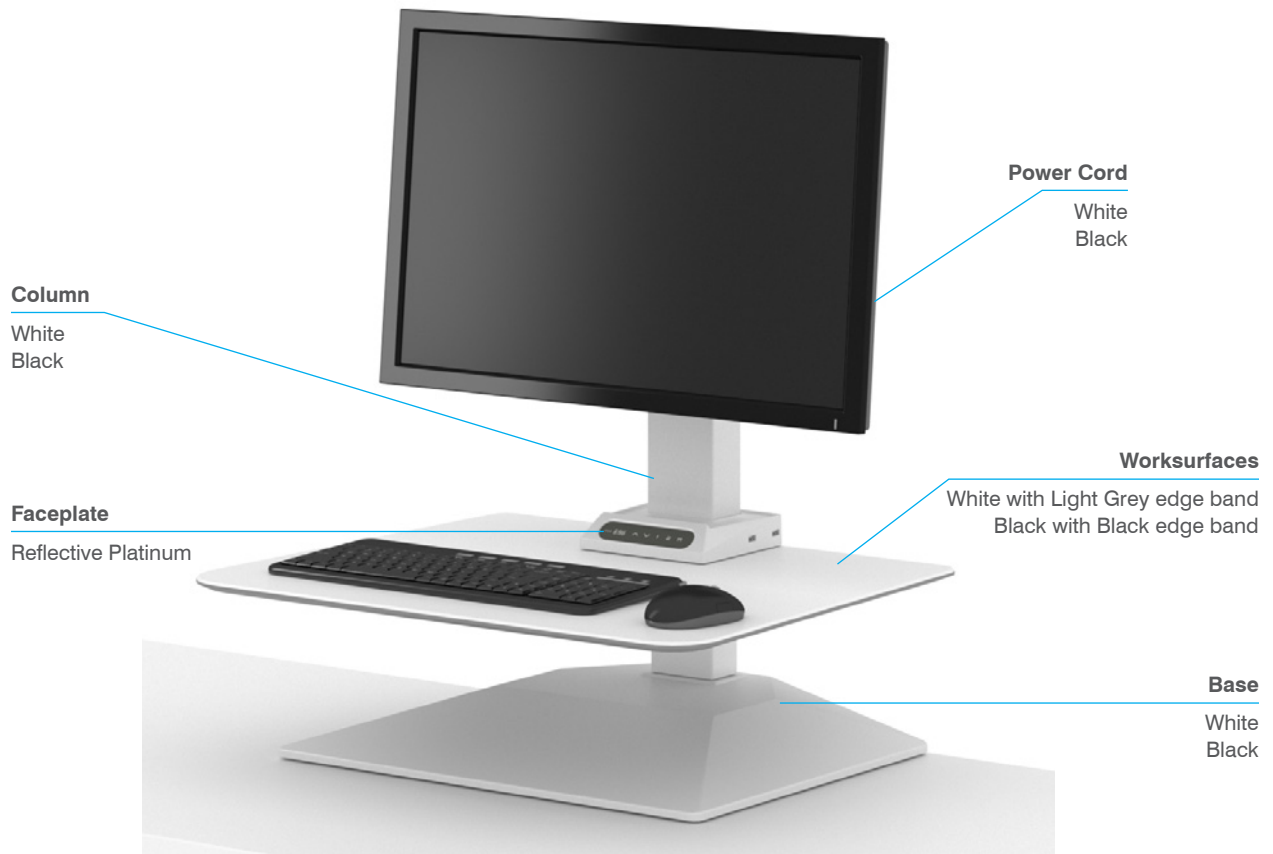

ACTIV DT Riser | height adjustable desktop converter

STATEMENT OF LINE

ACTIV DT Riser

Optional

Keyboard Tray
Attachment

Dual Monitor Mount

FINISHES

Worksurface / Column / Base / Power Cord

WARRANTY

10 years, including parts.

CERTIFICATIONS

UL 962
Indoor Advantage Gold™

SPECIFICATIONS

Handset	Push button digital handset with 2 memory presets
Safety	Anti-collision technology
Unit Weight	34 lbs
Base Dimensions	19"W x 15.75"D
Primary Worksurface	25.2"w x 18.1"d
Keyboard Surface	25.2"w x 7.9"d
Lifting Range	17.3"
Lifting Column Height Range	18.2" - 35.5" (above desktop)
Lifting Column Capacity	175 lbs
Primary Worksurface Height Range	3.3" - 20.6" (above desktop)
Primary Worksurface Weight Capacity	55 lbs (excludes monitor)
Keyboard Surface Weight Capacity	13.5 lbs
Keyboard Tray Weight	3 lbs
Dual Monitor Mount Weight	2 lbs
Speed	1.2in/s
Active Consumption	200W
Standby Consumption	.1W
Decibel Rating	46db
Monitor Mount Weight Capacity	20 lbs
Maximum Monitor Width	44" (single mount), 24" (dual mount)
VESA Mount	75mm & 100mm
Gauge of Steel	Inner tube: 2mm / Middle/Outer tube 1.5mm
USB	5V;2A
UL	UL962
Warranty	10 years plus approved labor

FEATURES

Compact footprint easily adds height adjustability to any workstation

Optional snap-in keyboard attachment

Push button digital handset with 2 memory presets

Single or Dual monitor mounts

Anti-Collision Technology