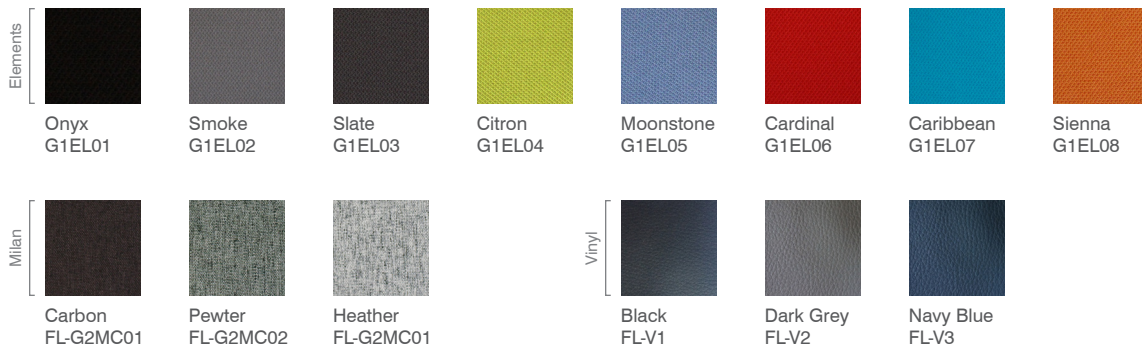

Seat Cover/Back Rest