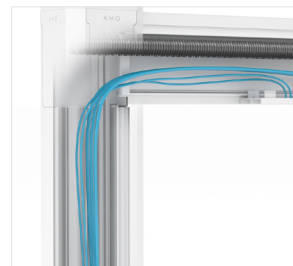

- Integrates seamlessly with ACTIV bases for our most flexible open plan system
- Built-in wire channel keeps wires organized
- 3 Circuit/5 Wire and 4 Circuit/8 Wire electrical
- Up-mounted fabric screens
- Available in White or Platinum

### finishes

Platinum White

Cable Management Tracks and Wire Trays

Linear, 90°, 120° and 180° configurations

Power entry through side and center legs and power poles (3 or 4 circuit, 24 CAT cables)

Face Plates and Post Sleeves