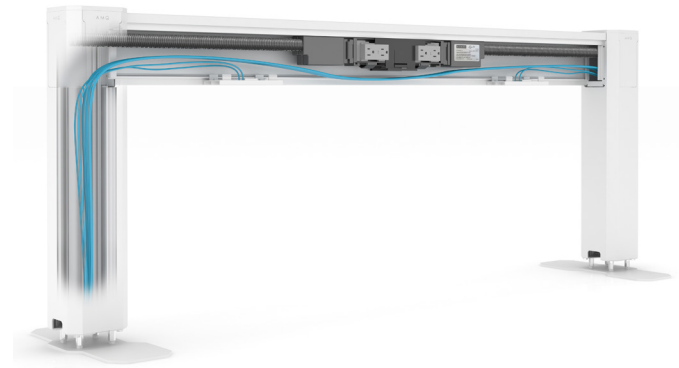

## ILINE | power / data beam

ILINE creates a total open plan solution, seamlessly integrating with our ACTIV height adjustable bases. With face plates and post sleeves included, LINE power / data beam delivers a finished look. Choose from 90°, 120° and 180° applications for the ultimate in flexible space planning.

- Integrates seamlessly with ACTIV bases for our most flexible open plan system
- Built-in wire channel keeps wires organized
- 3 Circuit/5 Wire and 4 Circuit/8 Wire electrical
- Up-mounted fabric screens
- Available in White or Platinum

### finishes

Platinum White

Cable Management Tracks and Wire Trays

Linear, 90°, 120° and 180° configurations

Power entry through side and center legs and power poles (3 or 4 circuit, 24 CAT cables)

Face Plates and Post Sleeves